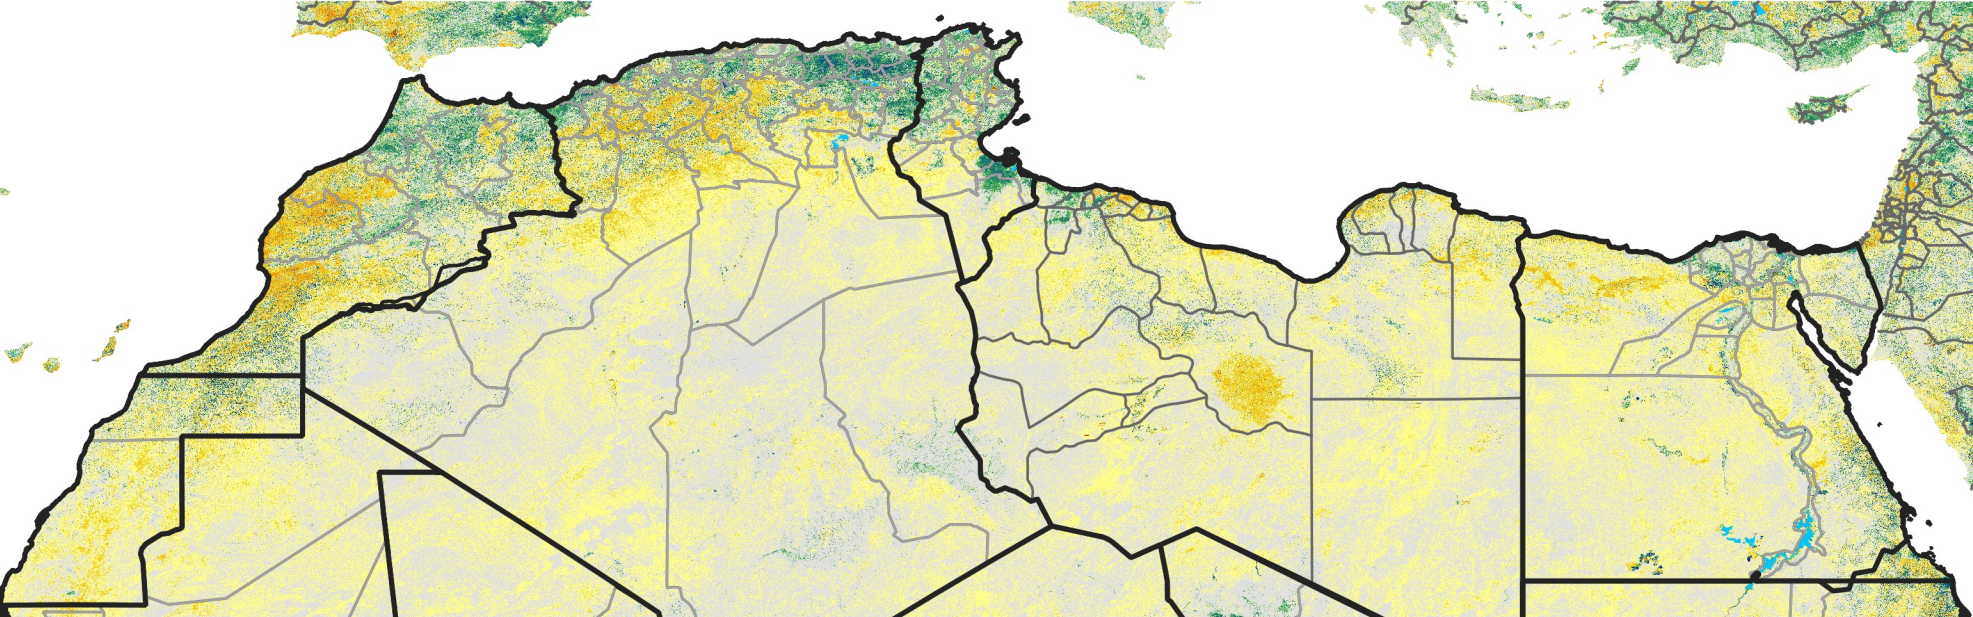

North Africa Percent of Mean NDVI

2019 / mean (2003 - 2022)
Period 33 / November 21 - 30, 2019

Percent of Normal