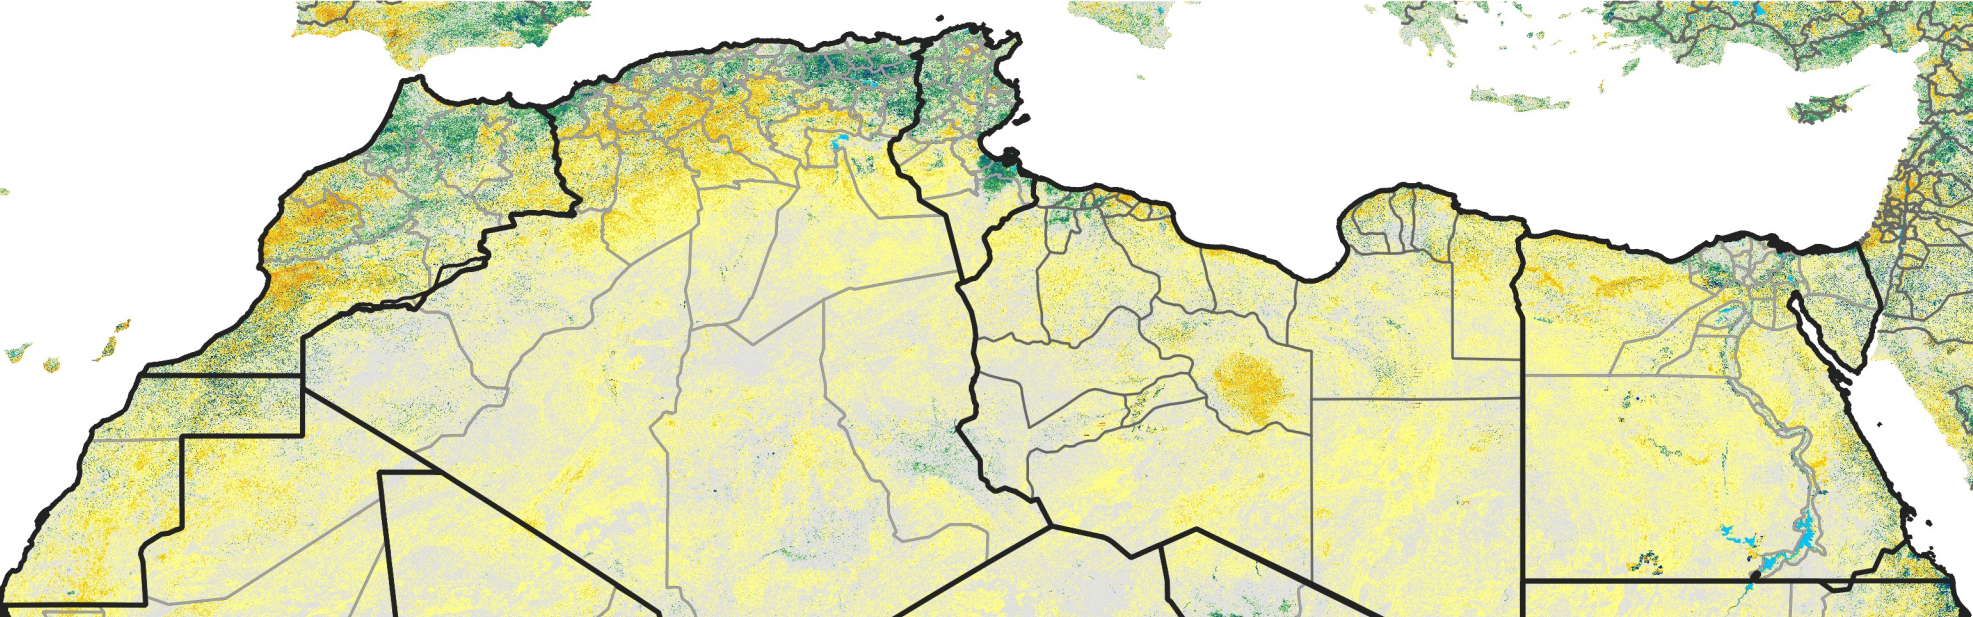

North Africa Percent of Mean NDVI

2019 / mean (2003 - 2022)
Period 34 / December 01 - 10, 2019

Percent of Normal