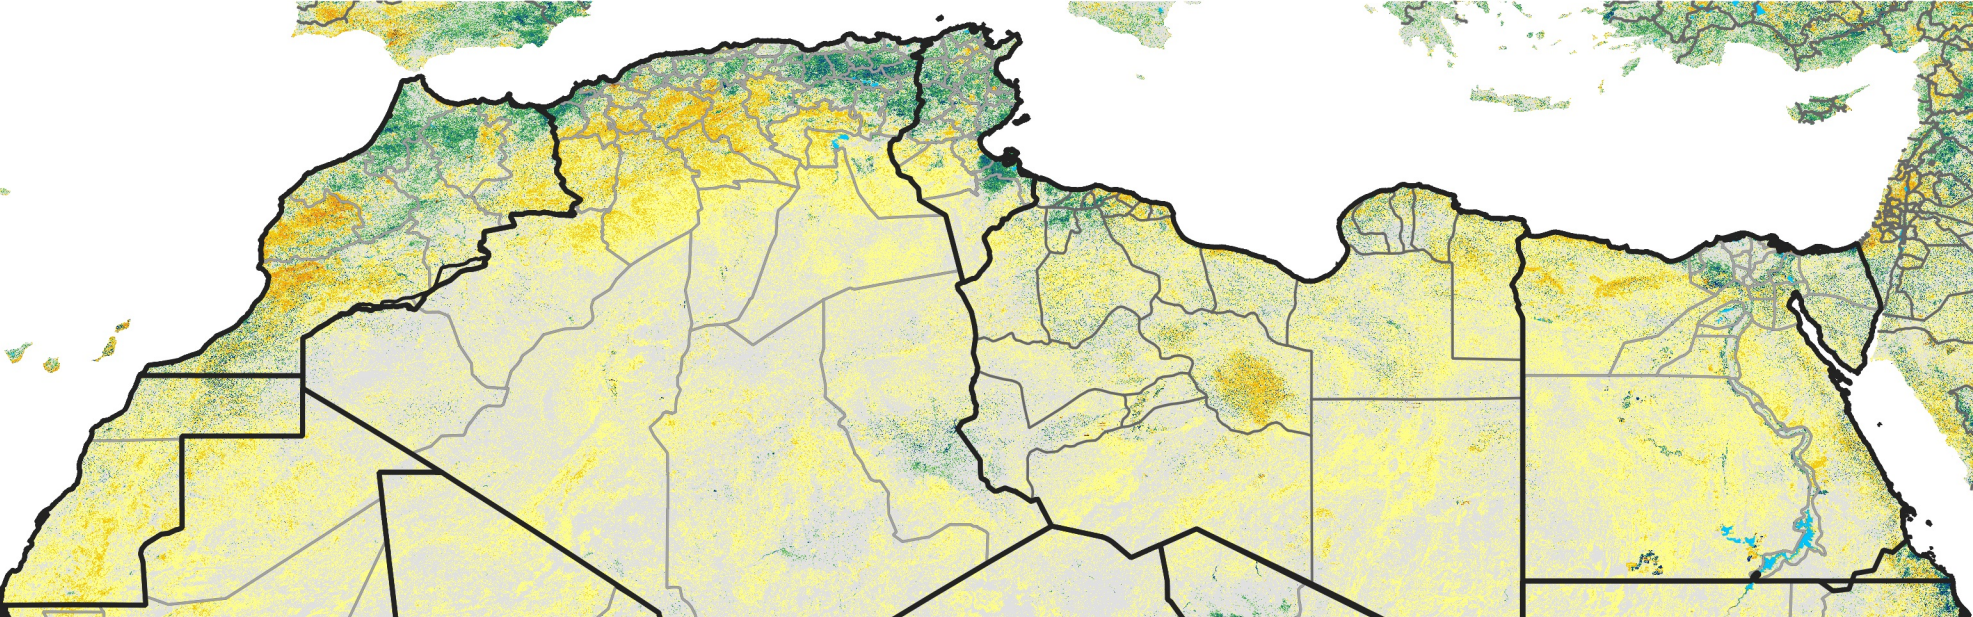

# North Africa Percent of Mean NDVI

2019 / mean (2003 - 2022)  
Period 35 / December 11 - 20, 2019