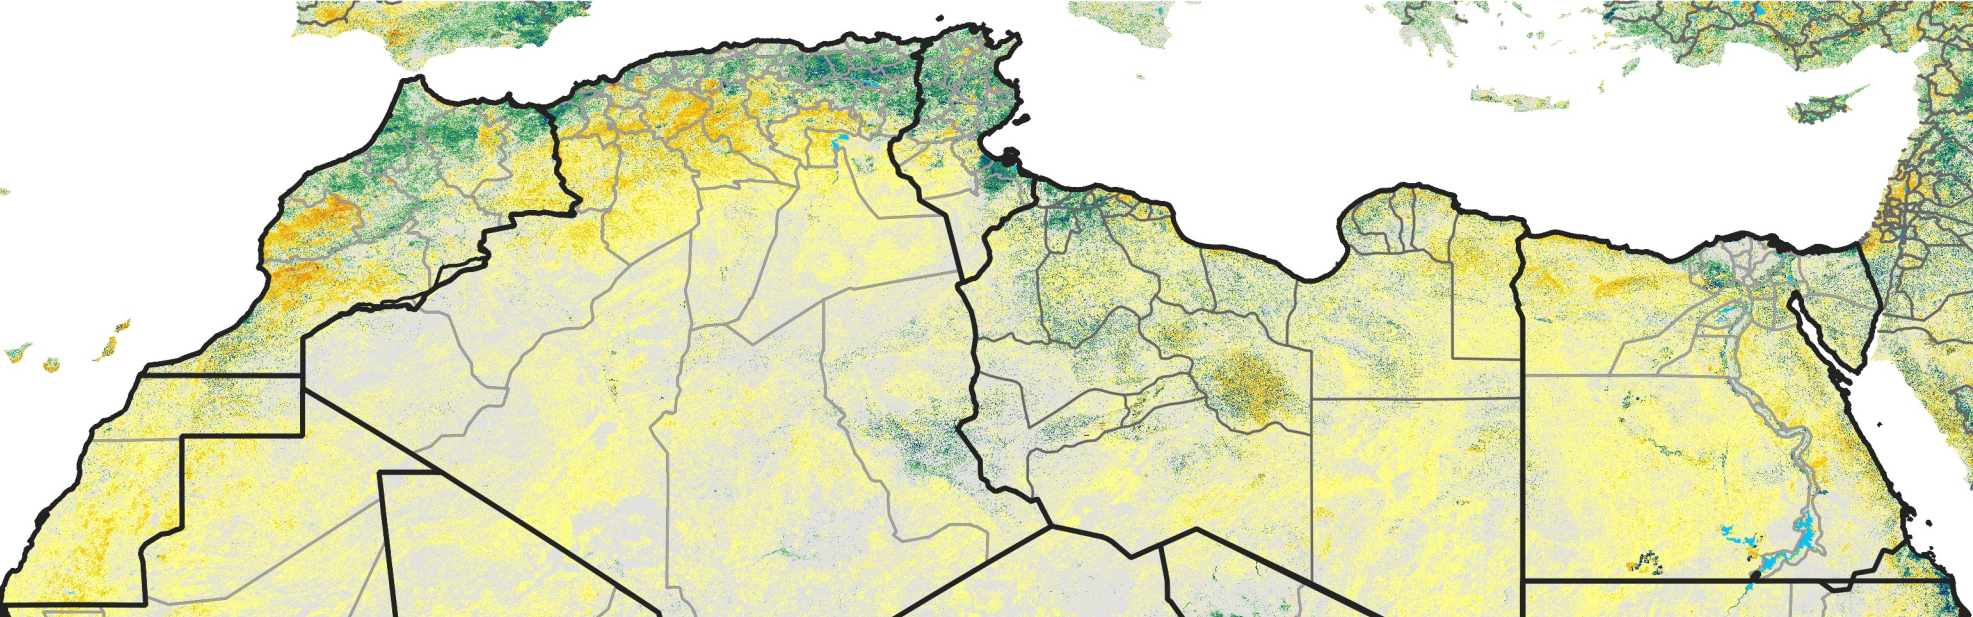

# North Africa Percent of Mean NDVI

2019 / mean (2003 - 2022)  
Period 36 / December 21 - 31, 2019