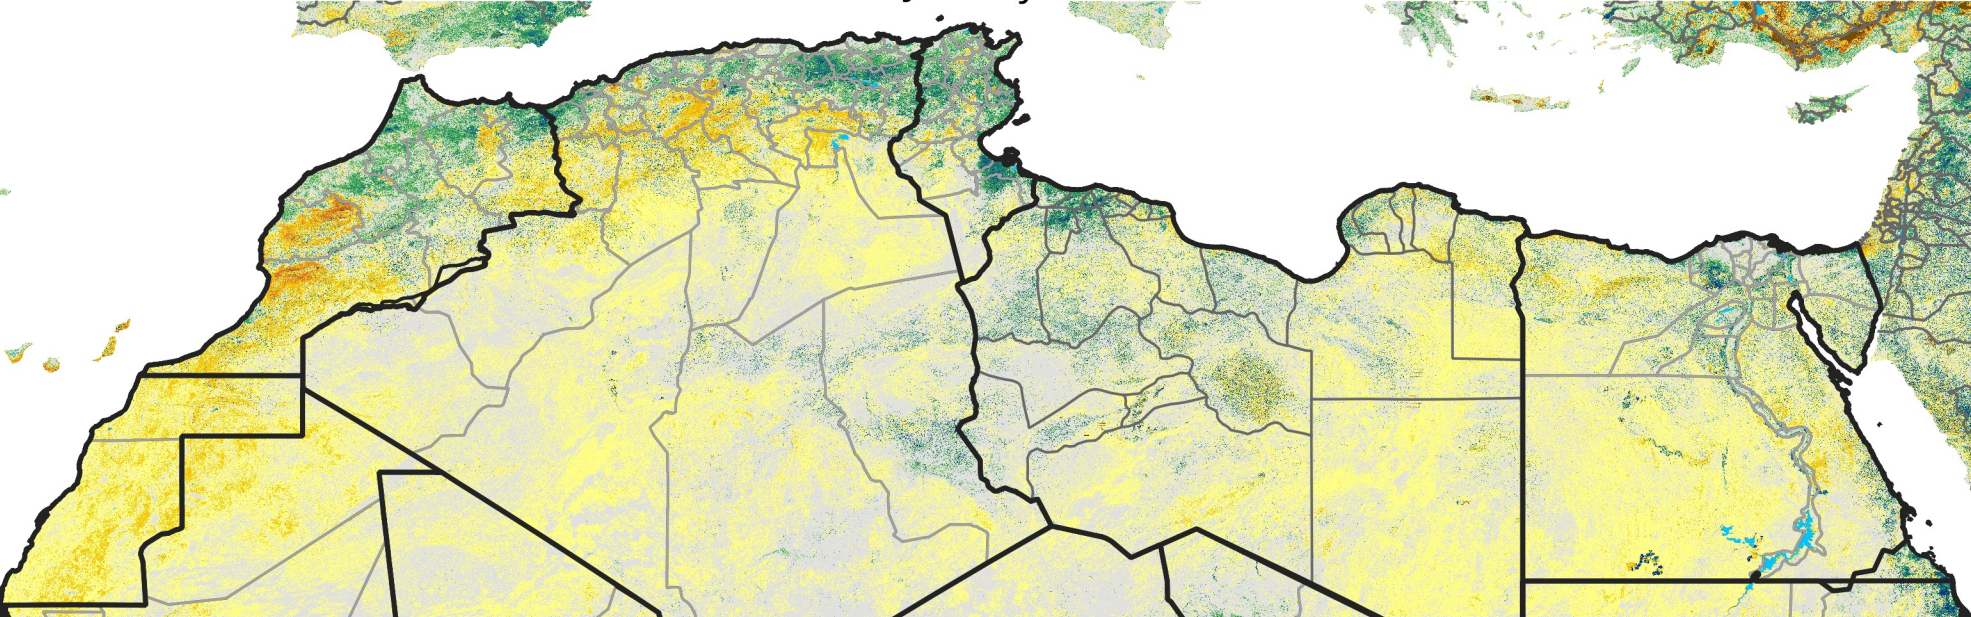

North Africa Percent of Mean NDVI

2020 / mean (2003 - 2022)
Period 02 / January 11 - 20, 2020

Percent of Normal