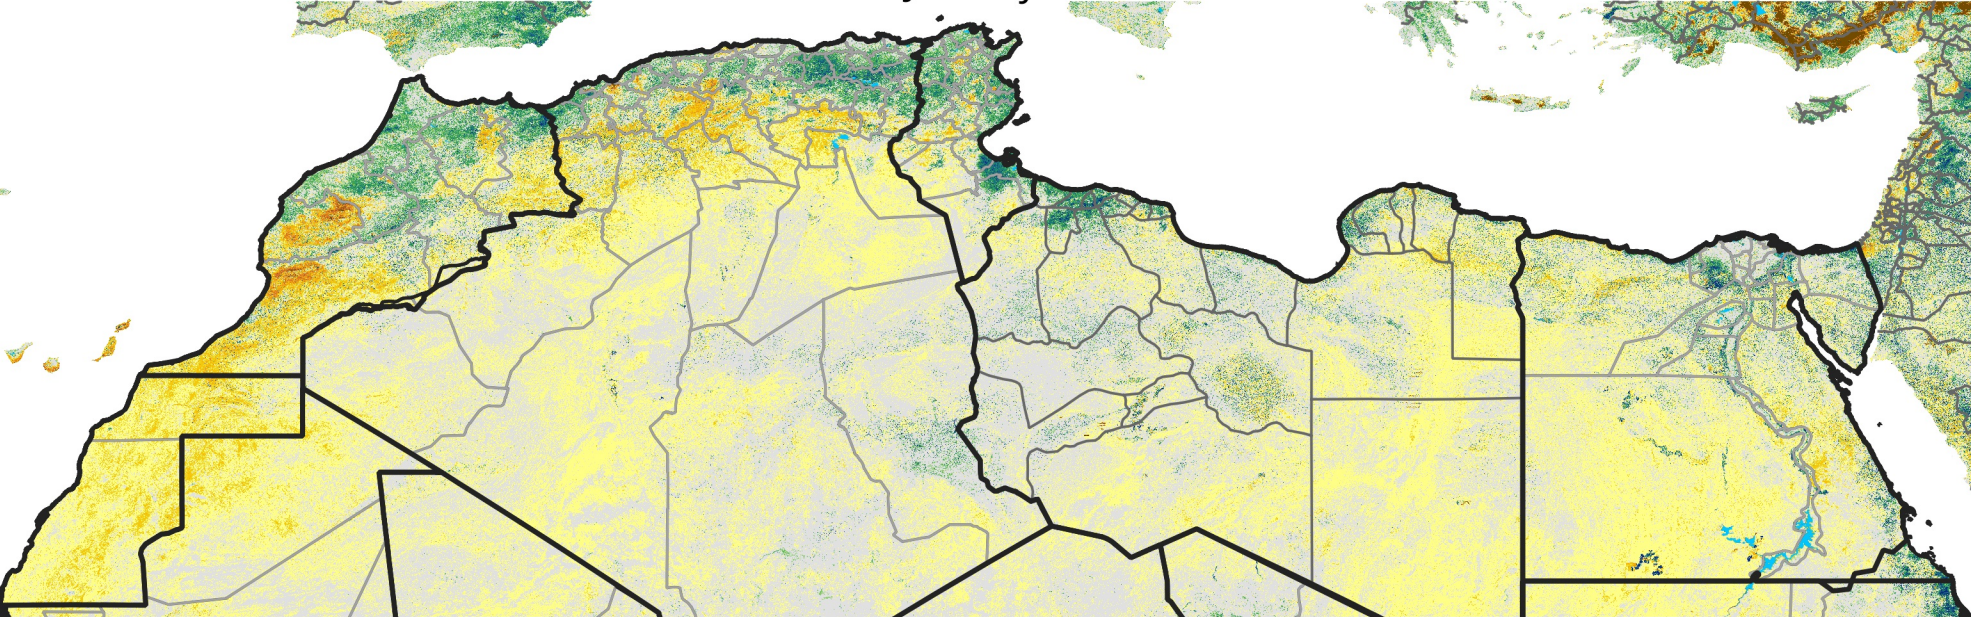

North Africa Percent of Mean NDVI

2020 / mean (2003 - 2022)
Period 03 / January 21 - 31, 2020

Percent of Normal