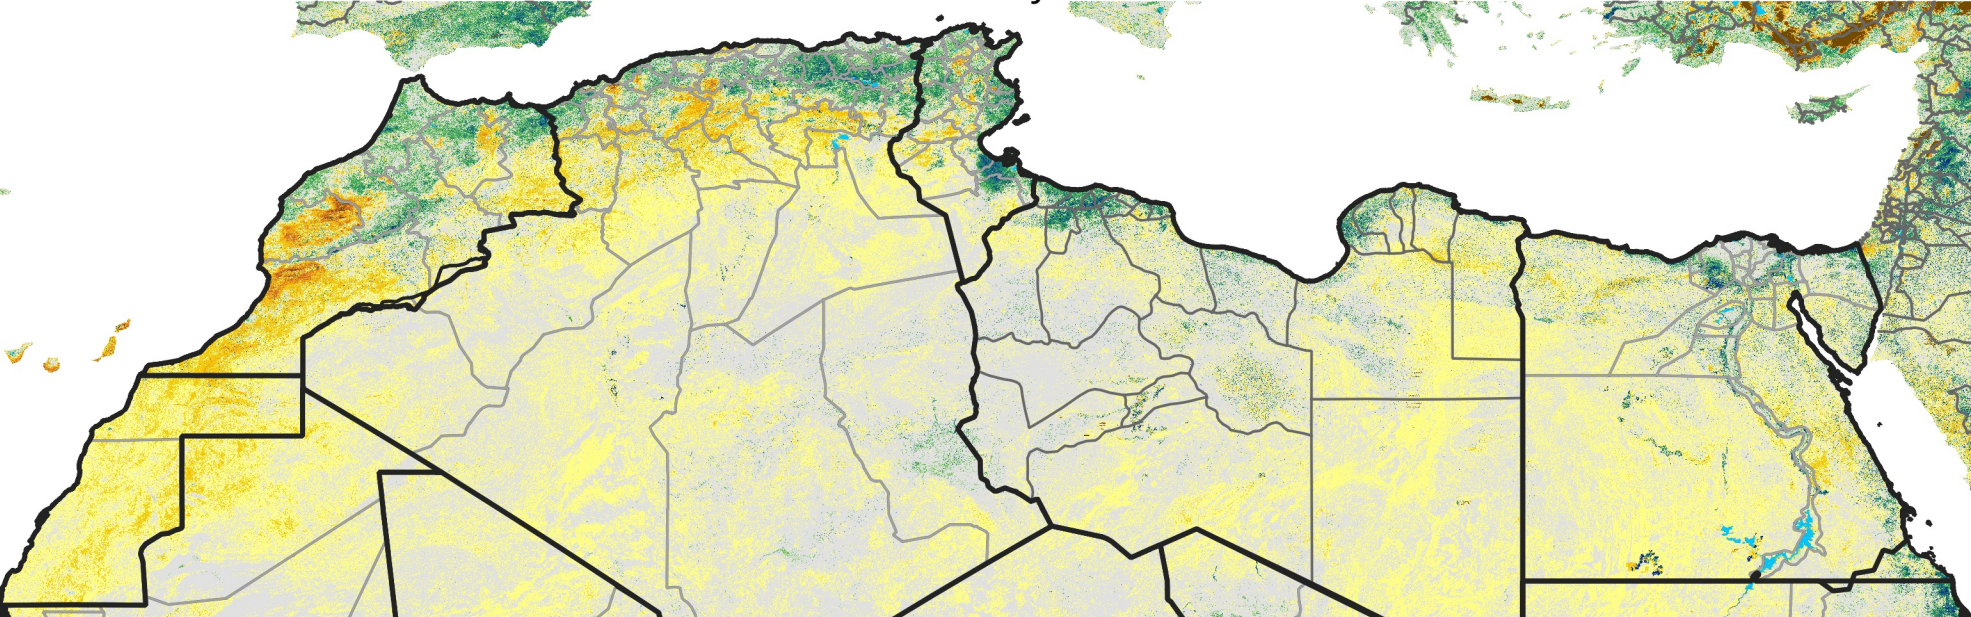

North Africa Percent of Mean NDVI

2020 / mean (2003 - 2022)
Period 04 / February 01 - 10, 2020

Percent of Normal