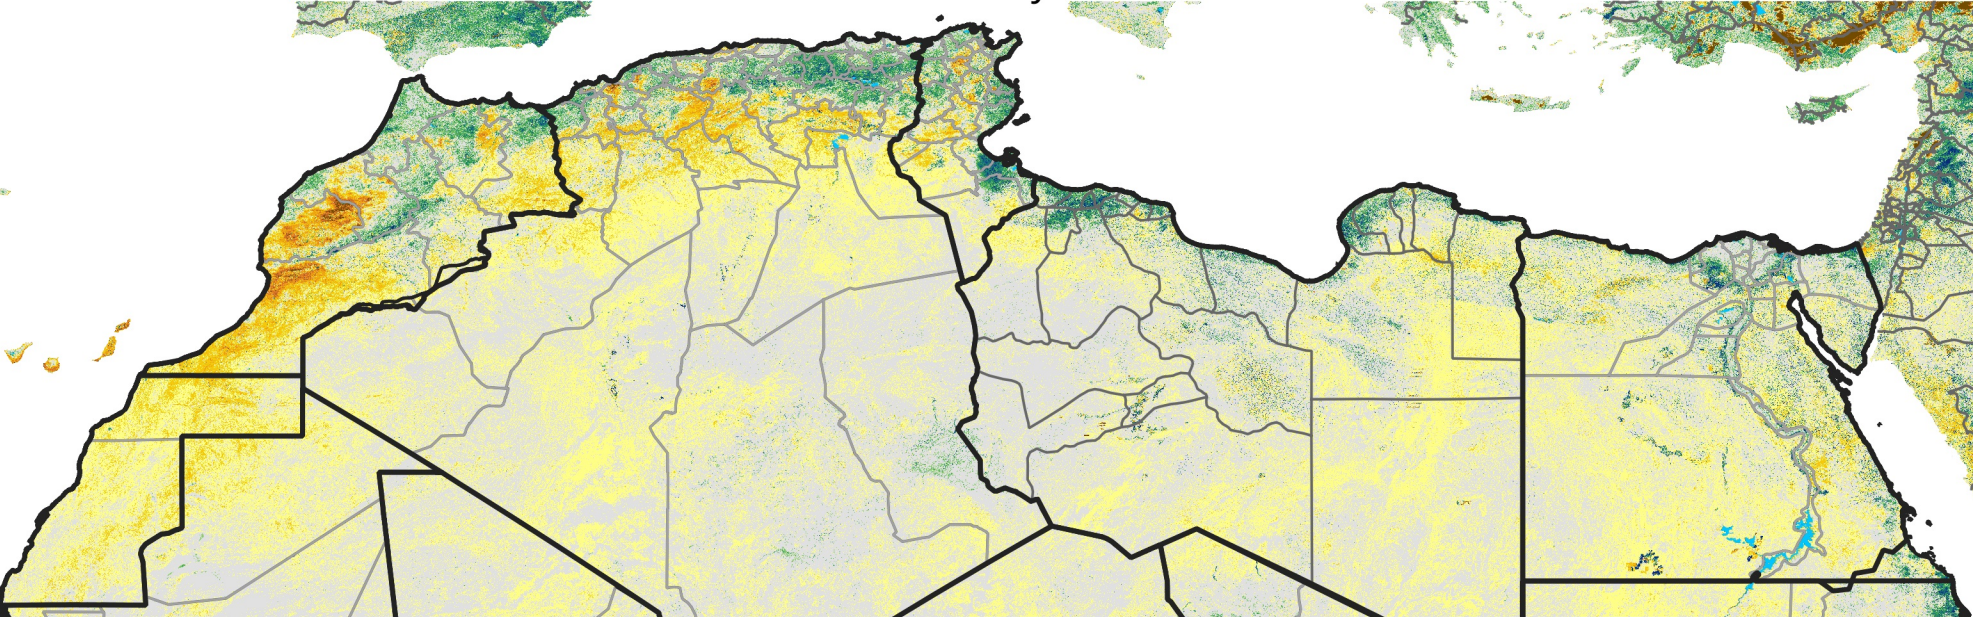

North Africa Percent of Mean NDVI

2020 / mean (2003 - 2022)
Period 05 / February 11 - 20, 2020

Percent of Normal