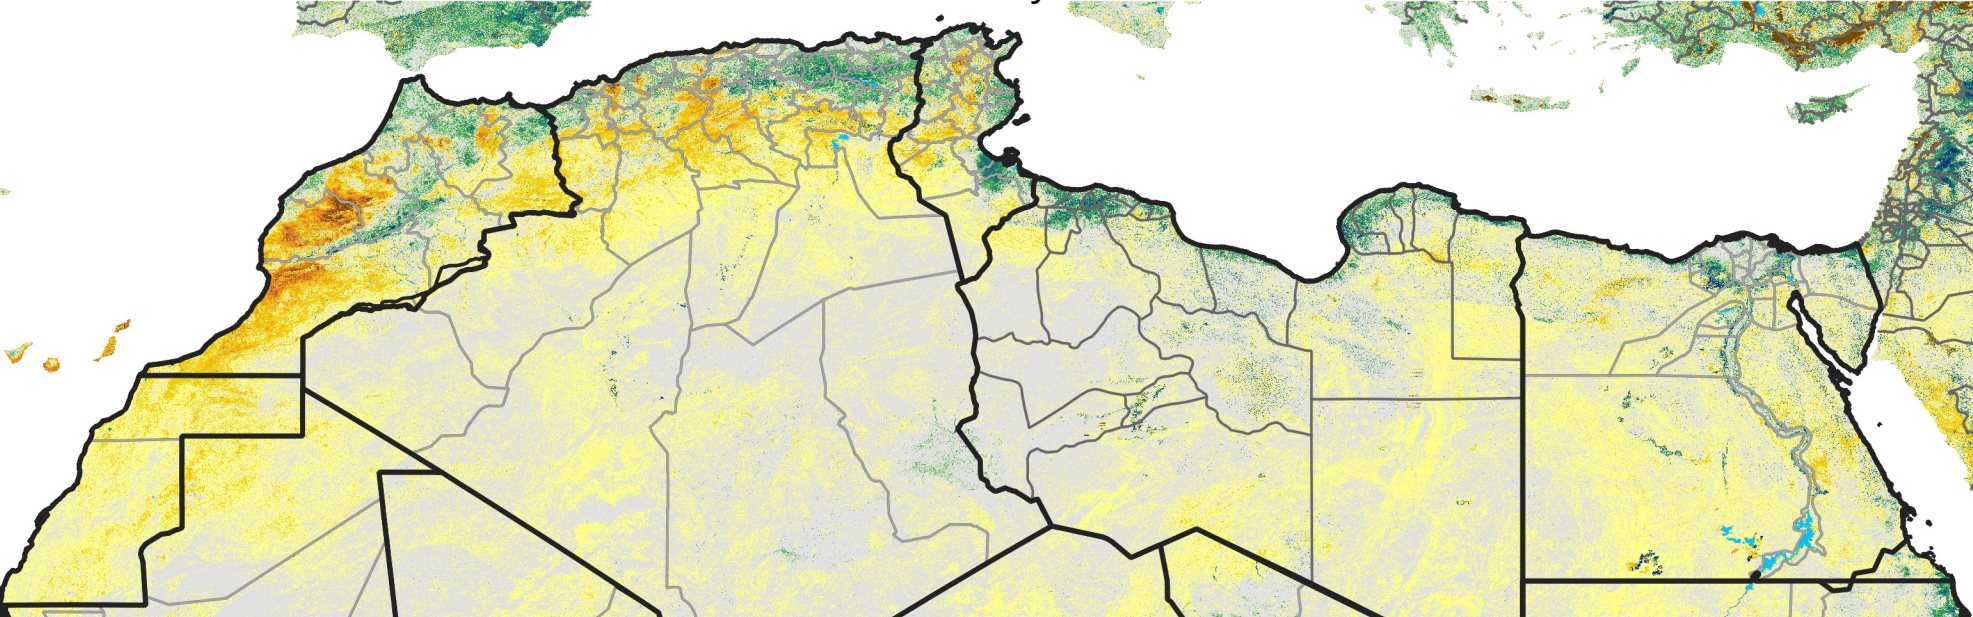

# North Africa Percent of Mean NDVI

2020 / mean (2003 - 2022)  
Period 06 / February 21 - 29, 2020