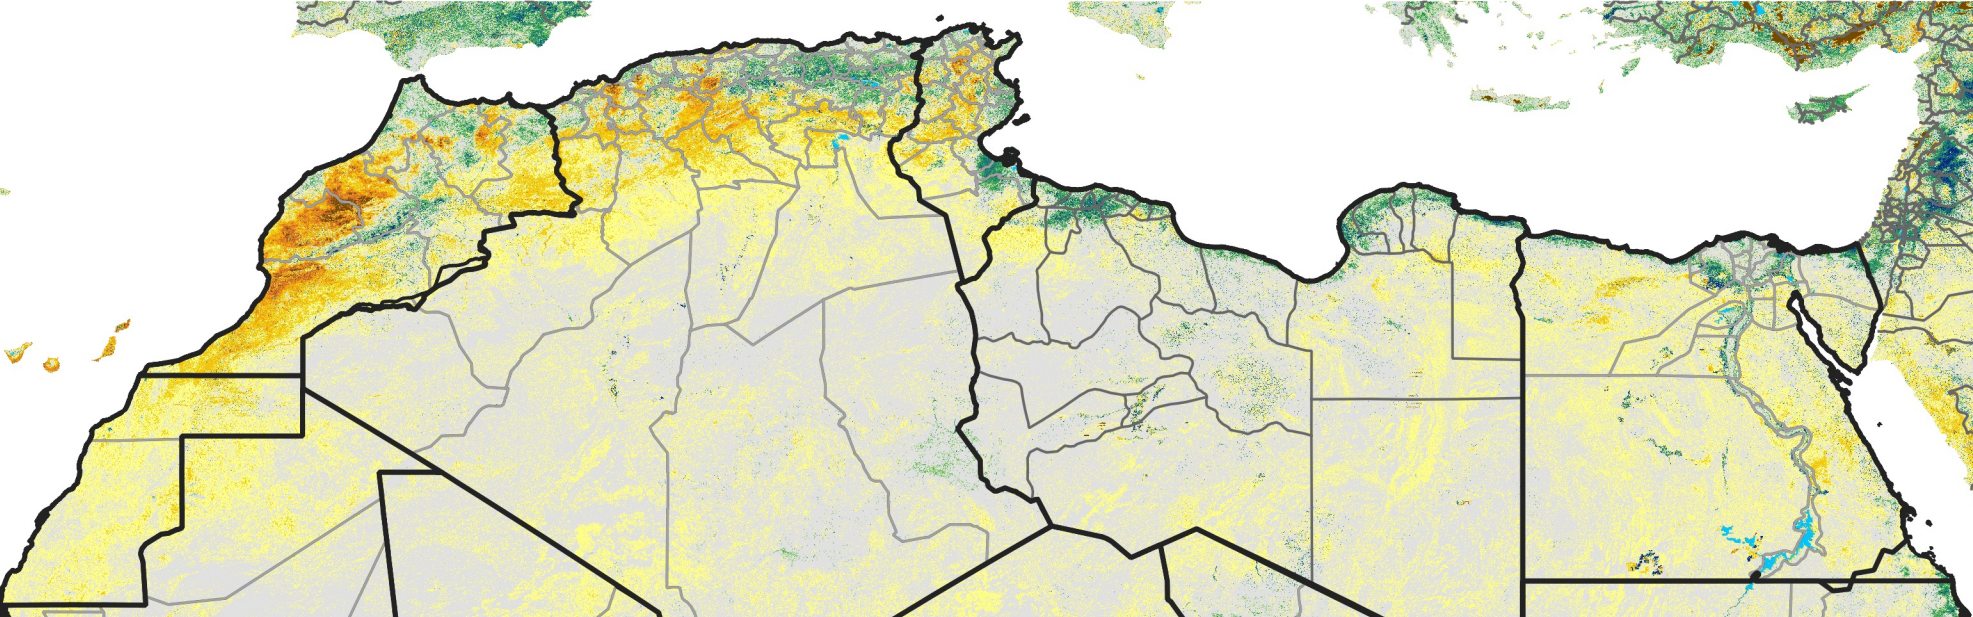

North Africa Percent of Mean NDVI

2020 / mean (2003 - 2022)
Period 07 / March 01 - 10, 2020

Percent of Normal