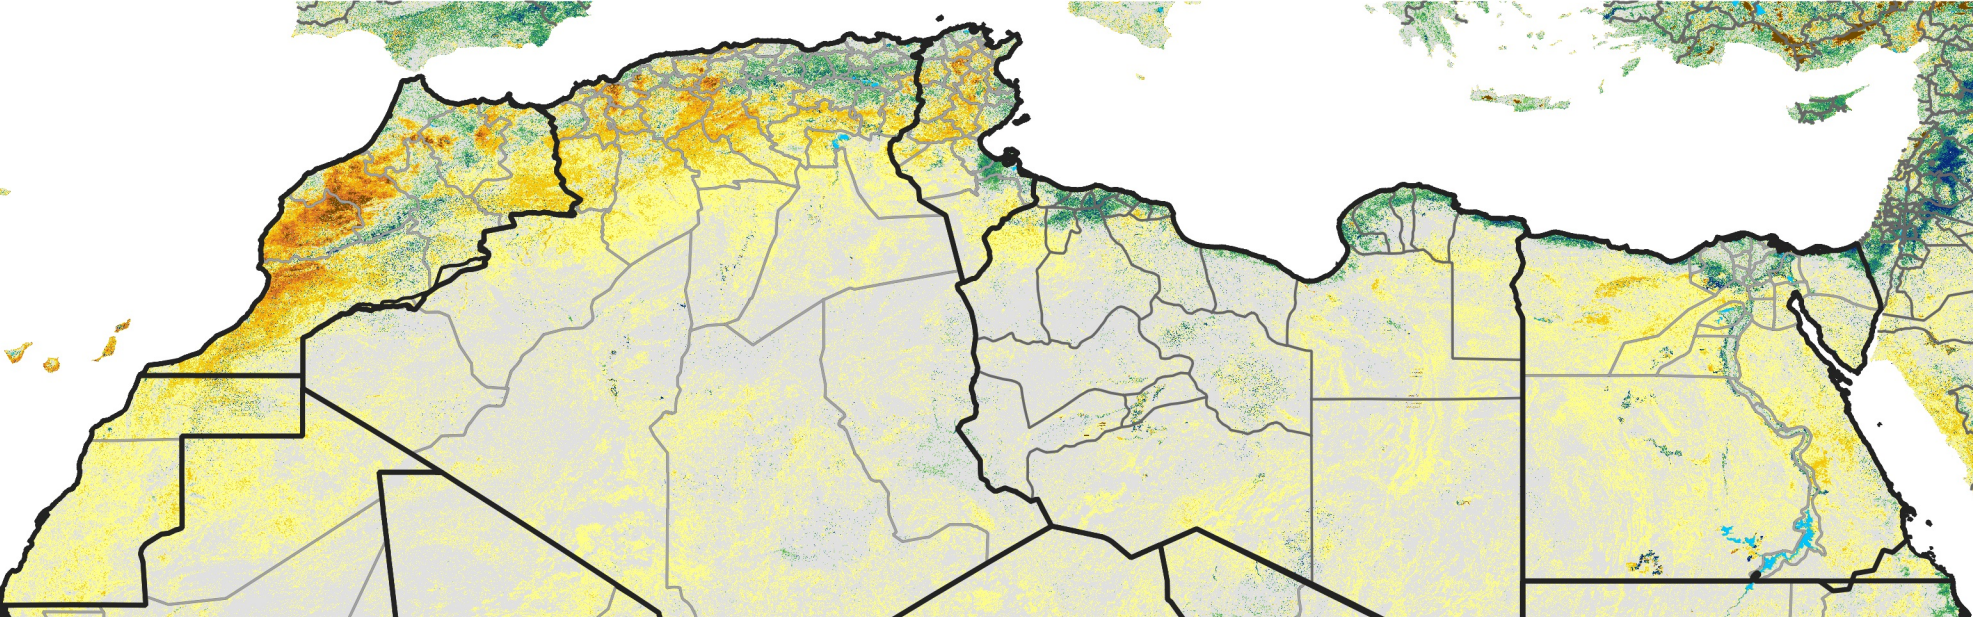

North Africa Percent of Mean NDVI

2020 / mean (2003 - 2022)
Period 08 / March 11 - 20, 2020

Percent of Normal