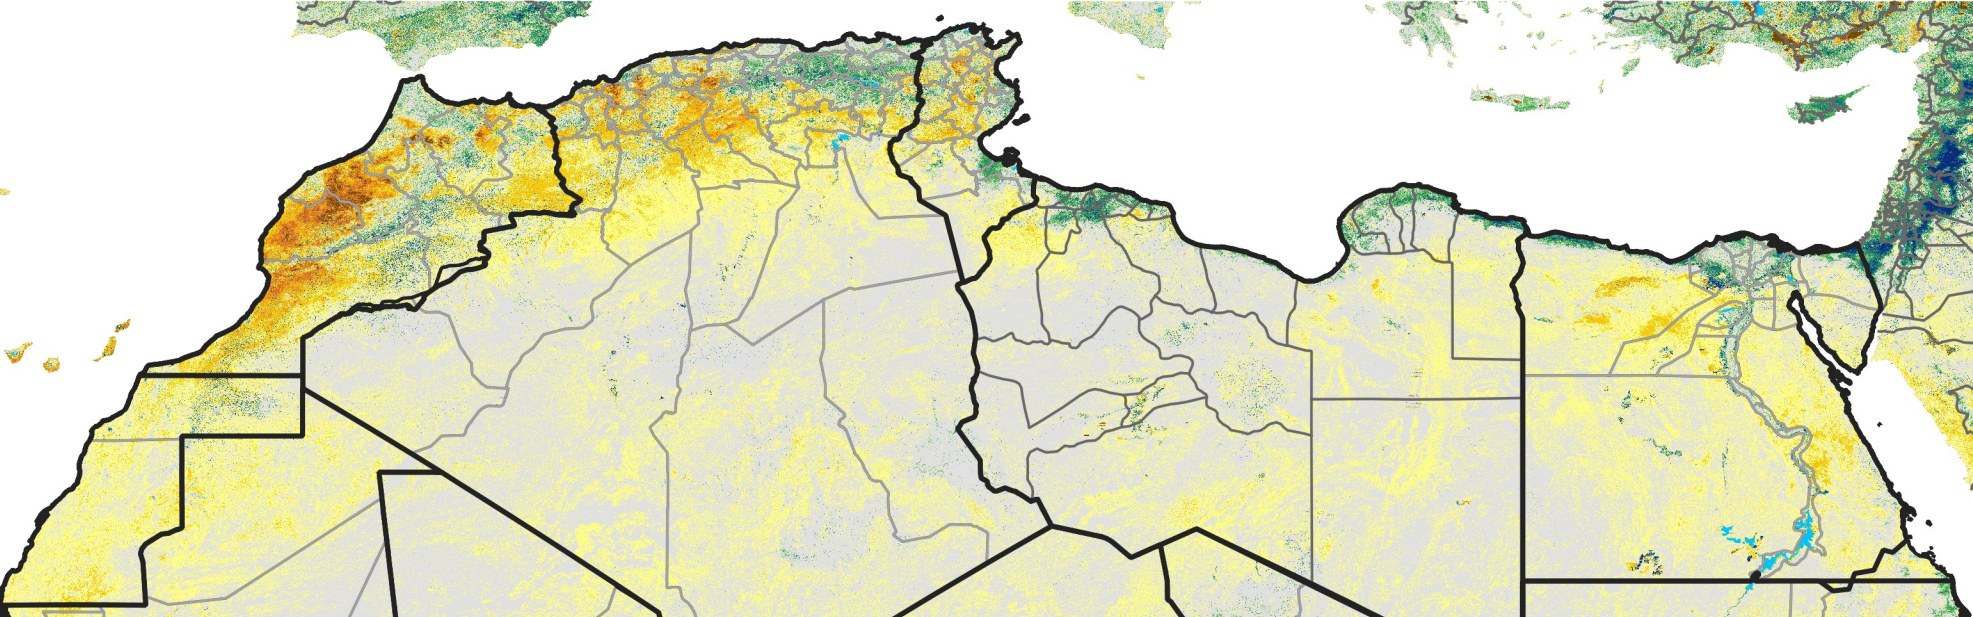

North Africa Percent of Mean NDVI

2020 / mean (2003 - 2022)
Period 09 / March 21 - 31, 2020

Percent of Normal