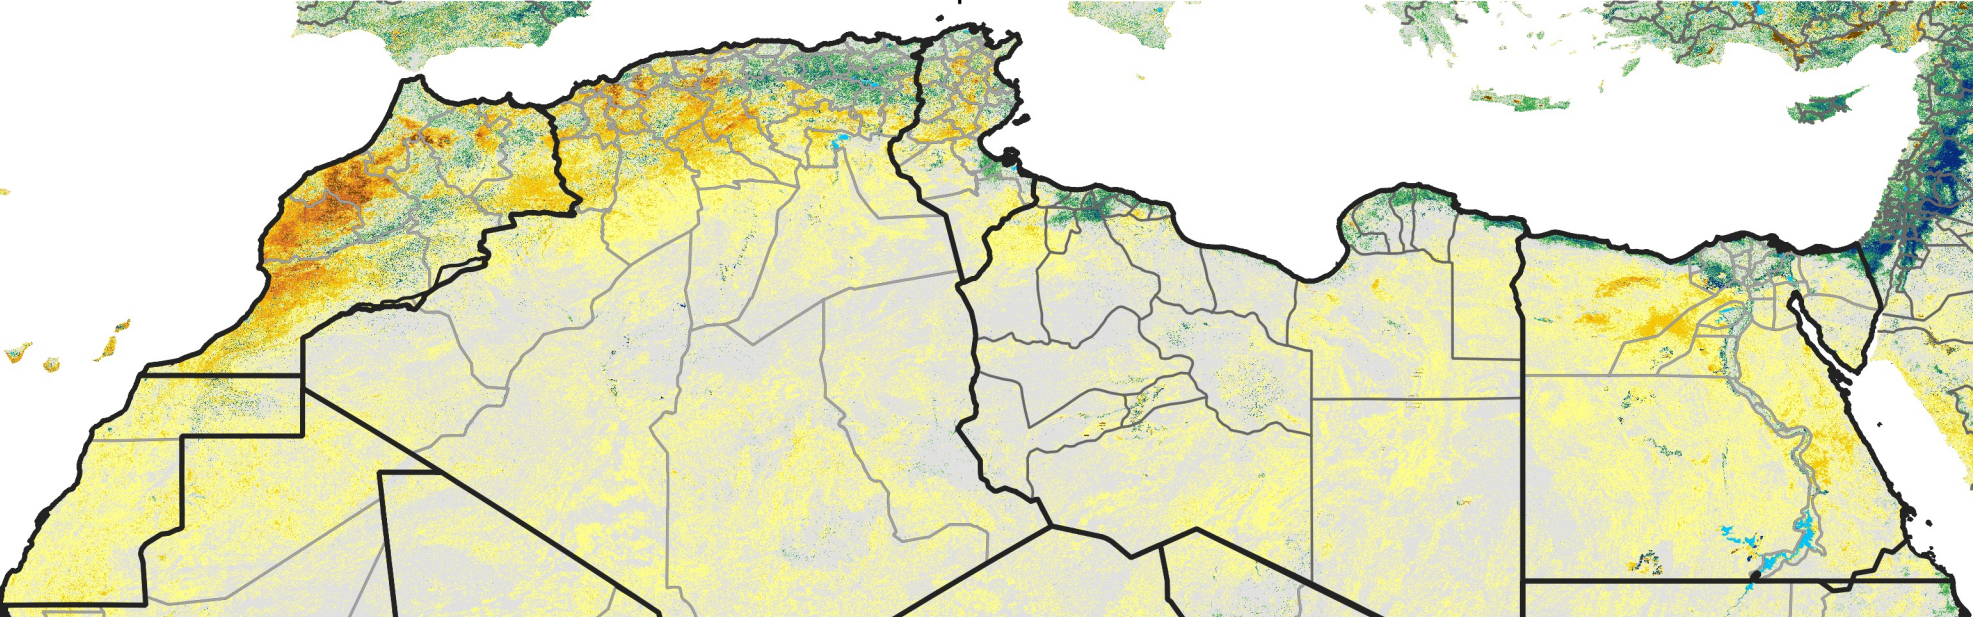

North Africa Percent of Mean NDVI

2020 / mean (2003 - 2022)
Period 10 / April 01 - 10, 2020

Percent of Normal