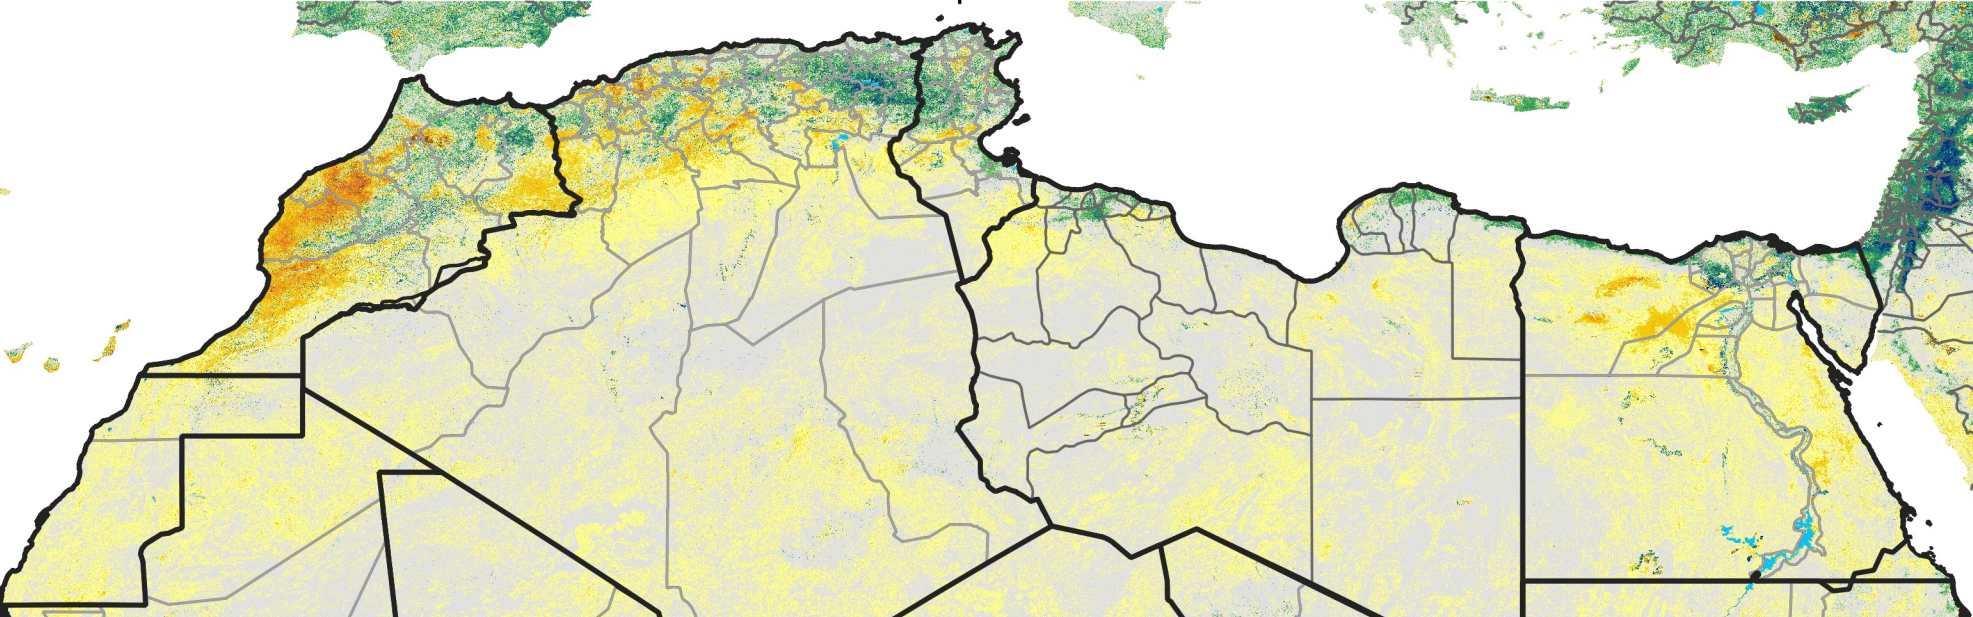

North Africa Percent of Mean NDVI

2020 / mean (2003 - 2022)
Period 12 / April 21 - 30, 2020

Percent of Normal