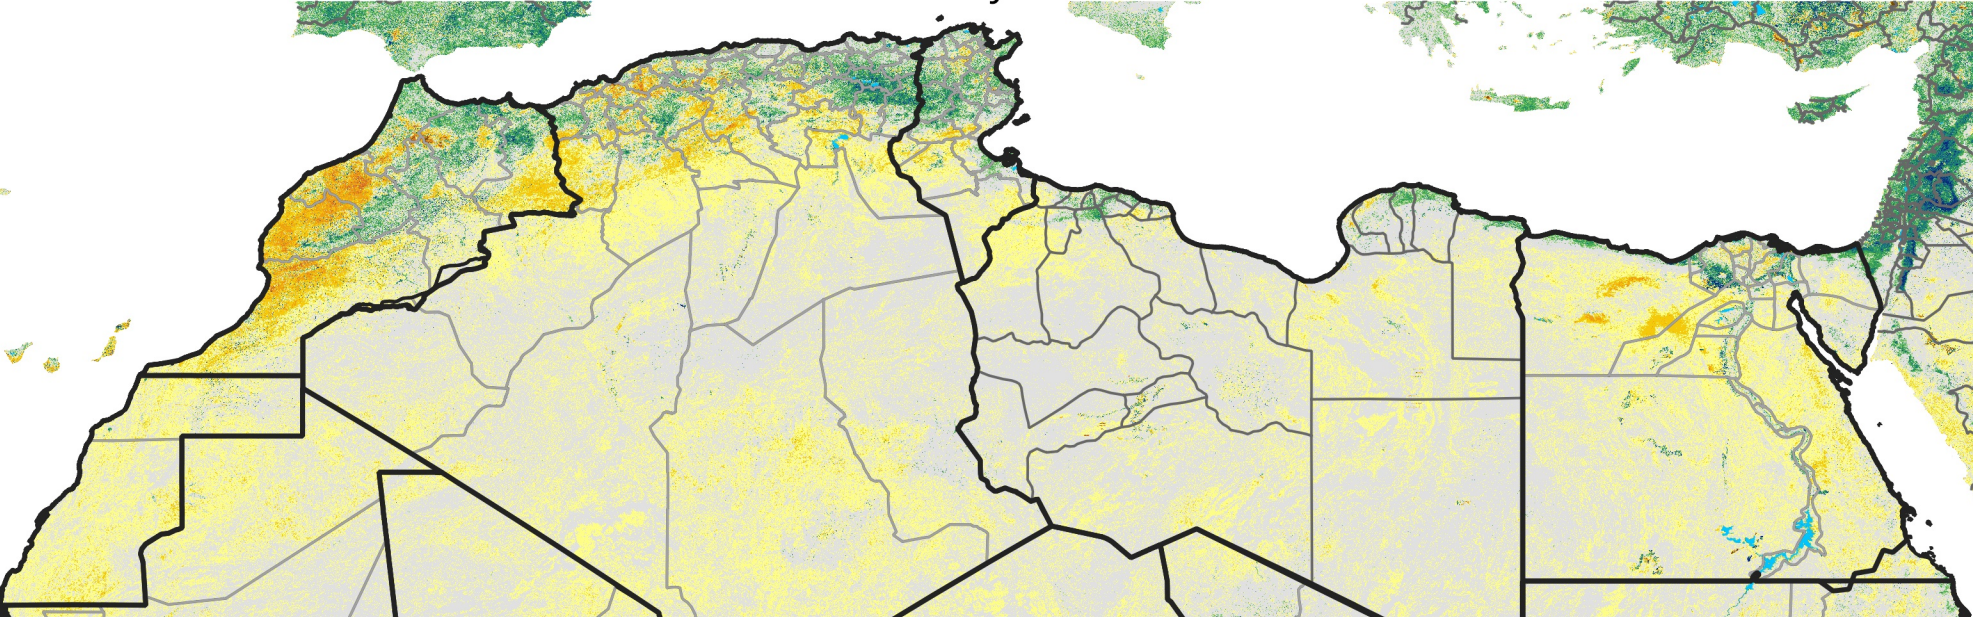

North Africa Percent of Mean NDVI

2020 / mean (2003 - 2022)
Period 13 / May 01 - 10, 2020

Percent of Normal