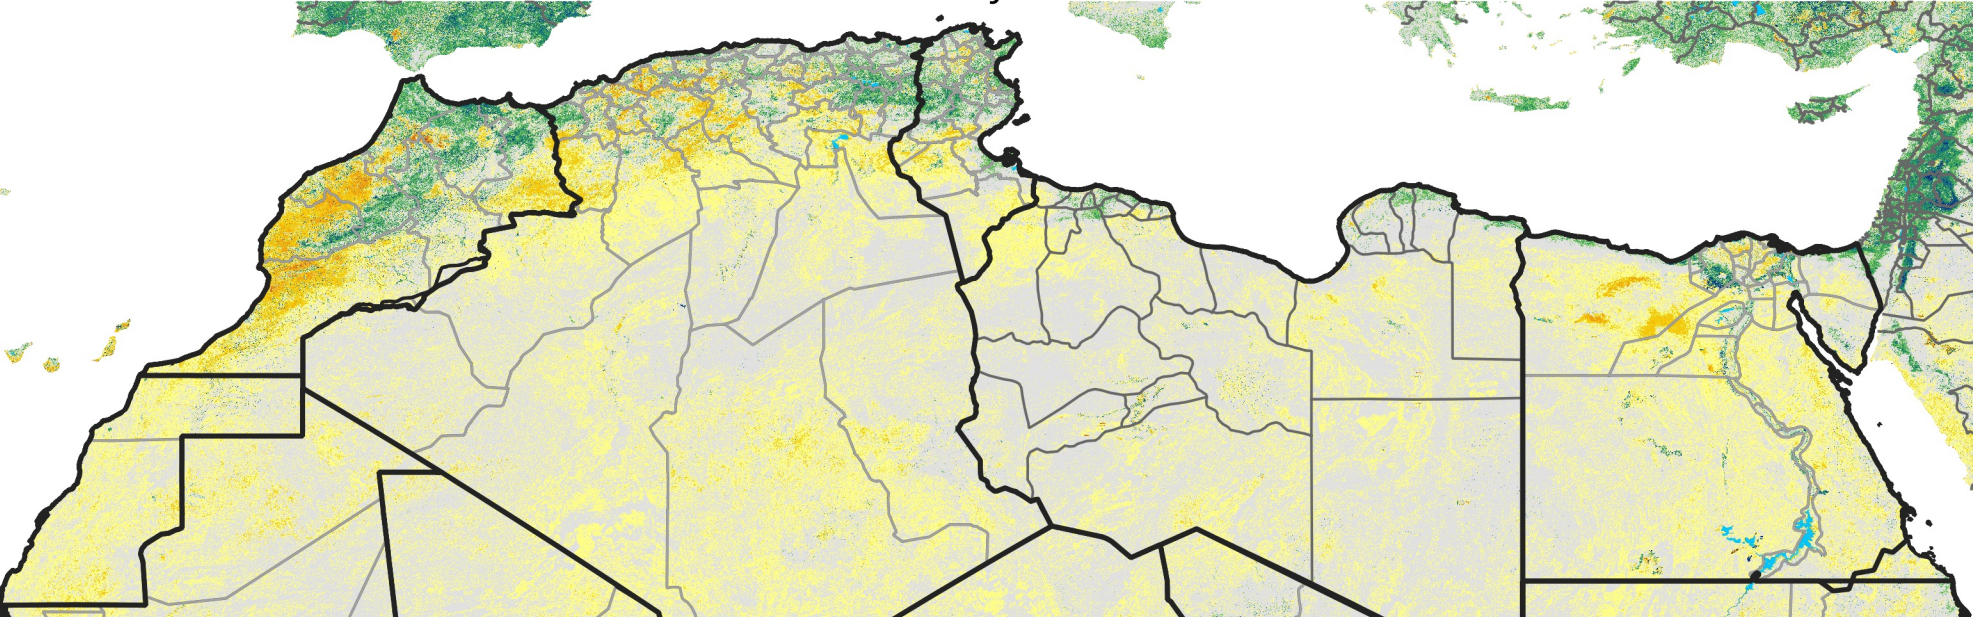

North Africa Percent of Mean NDVI

2020 / mean (2003 - 2022)
Period 14 / May 11 - 20, 2020

Percent of Normal