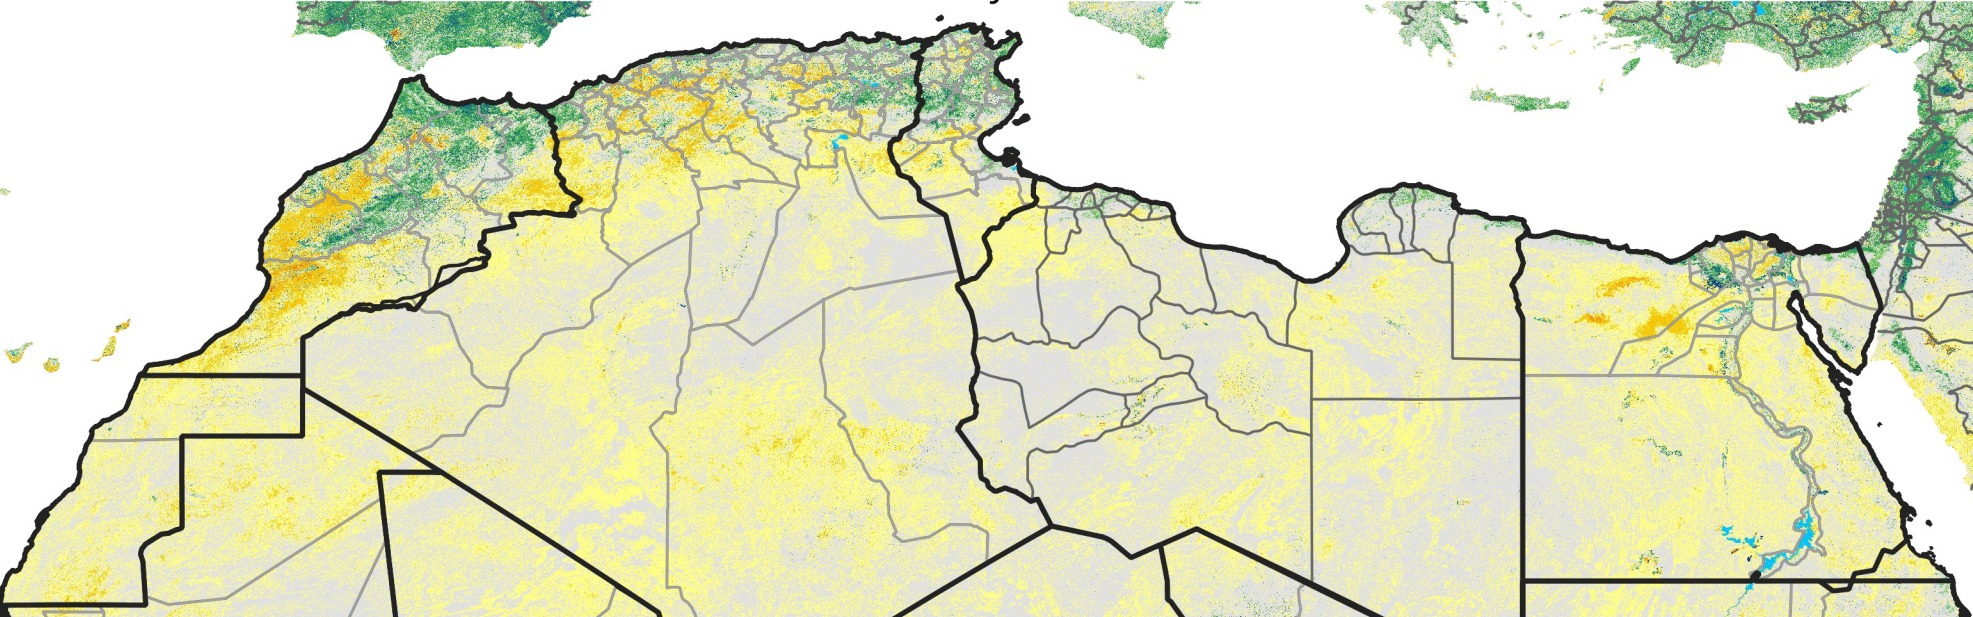

North Africa Percent of Mean NDVI

2020 / mean (2003 - 2022)
Period 15 / May 21 - 31, 2020

Percent of Normal