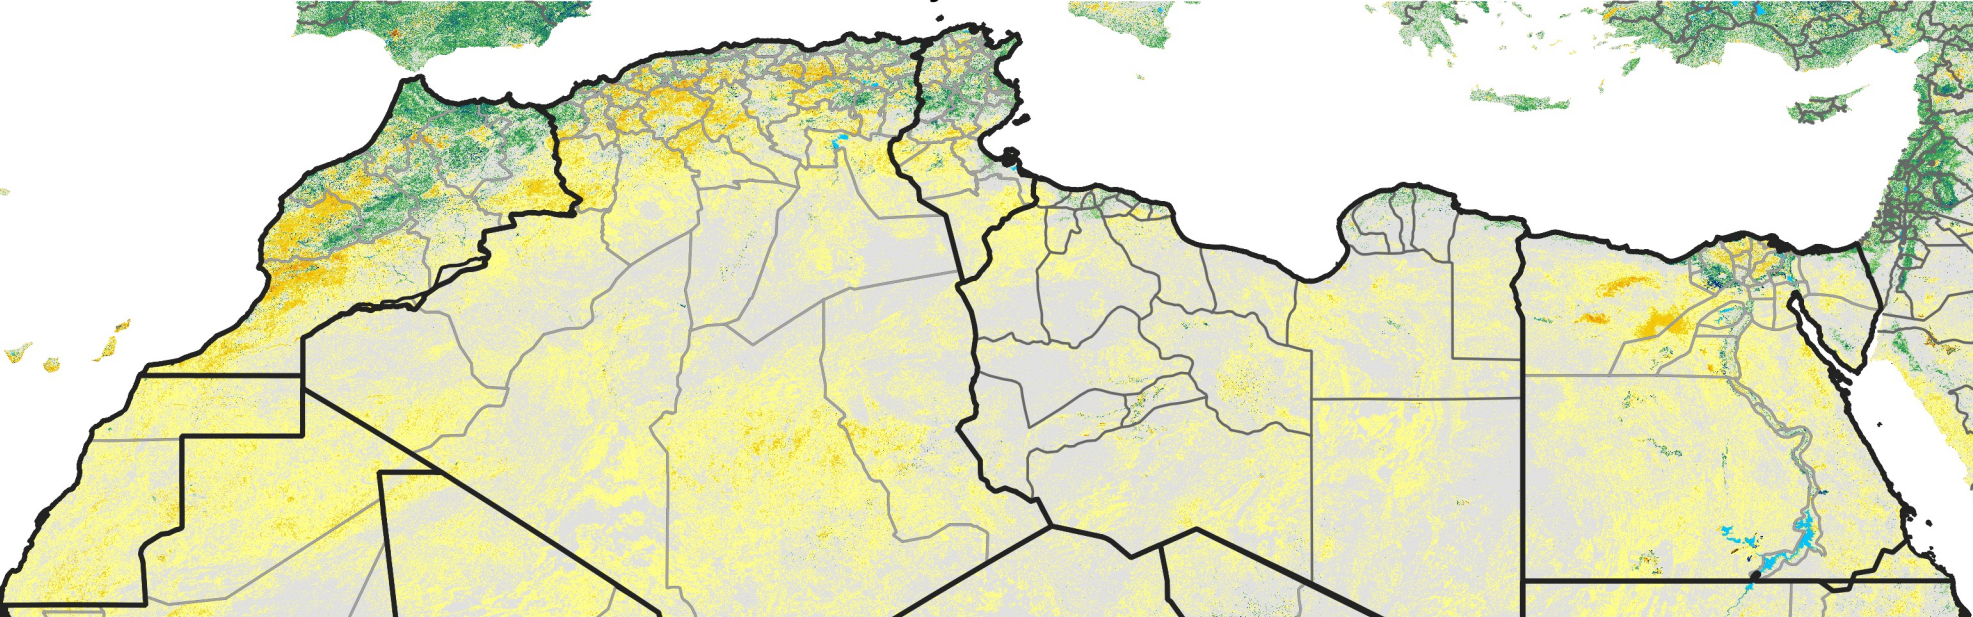

North Africa Percent of Mean NDVI

2020 / mean (2003 - 2022)
Period 16 / June 01 - 10, 2020

Percent of Normal