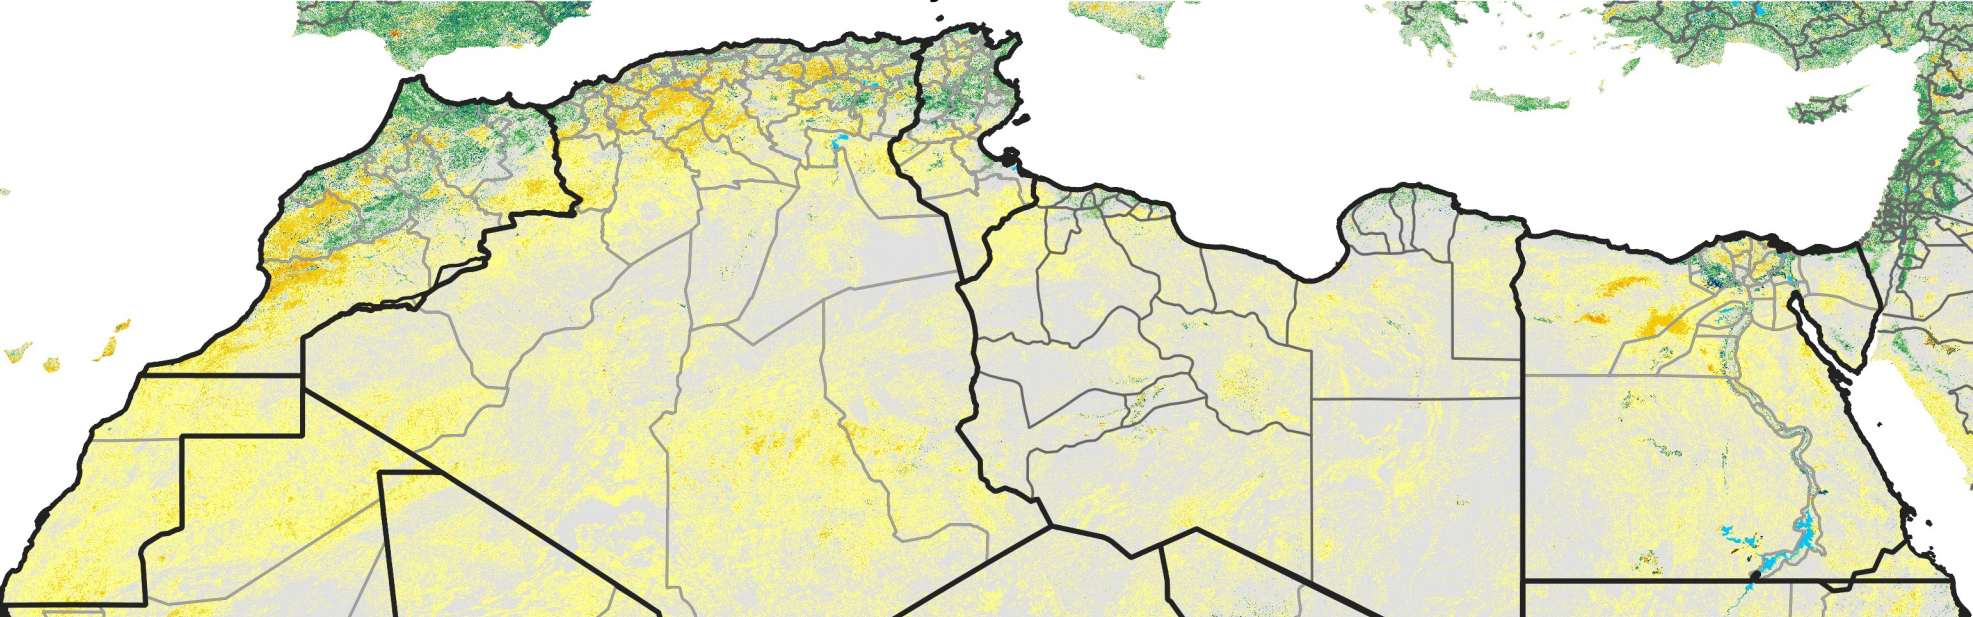

# North Africa Percent of Mean NDVI

2020 / mean (2003 - 2022)  
Period 17 / June 11 - 20, 2020