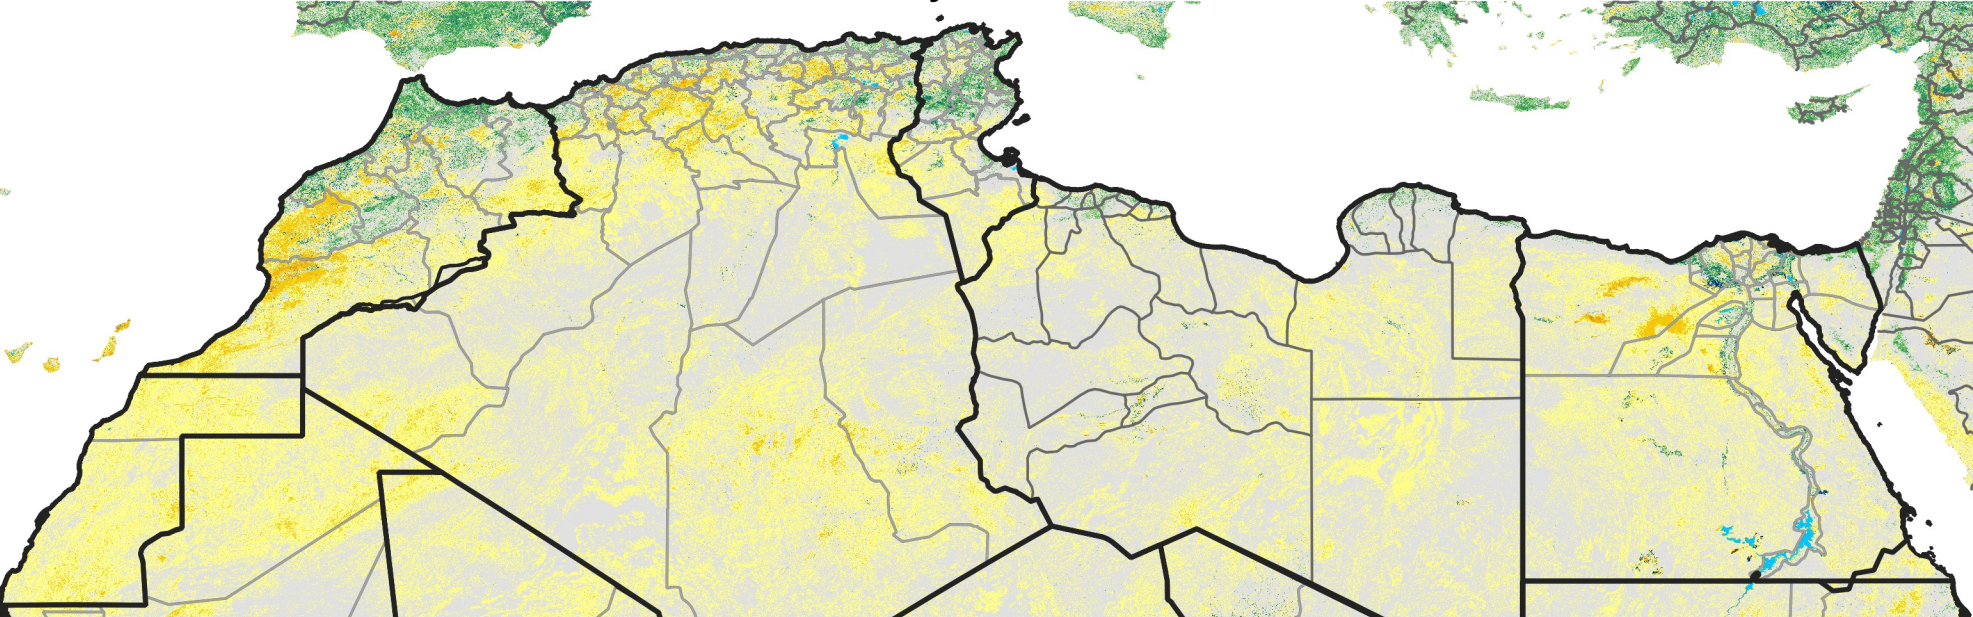

North Africa Percent of Mean NDVI

2020 / mean (2003 - 2022)
Period 18 / June 21 - 30, 2020

Percent of Normal