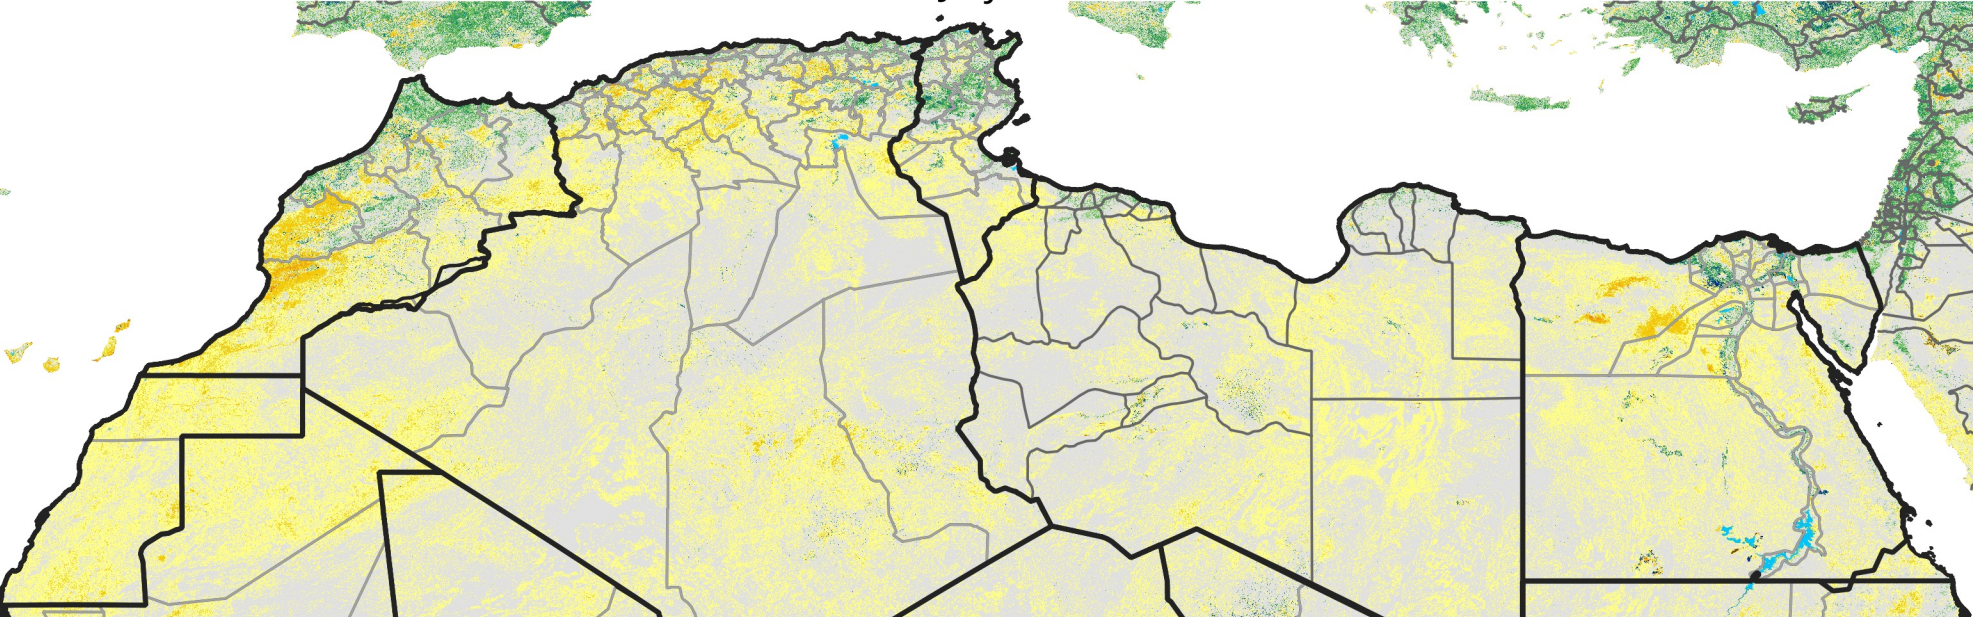

# North Africa Percent of Mean NDVI

2020 / mean (2003 - 2022)  
Period 19 / July 01 - 10, 2020