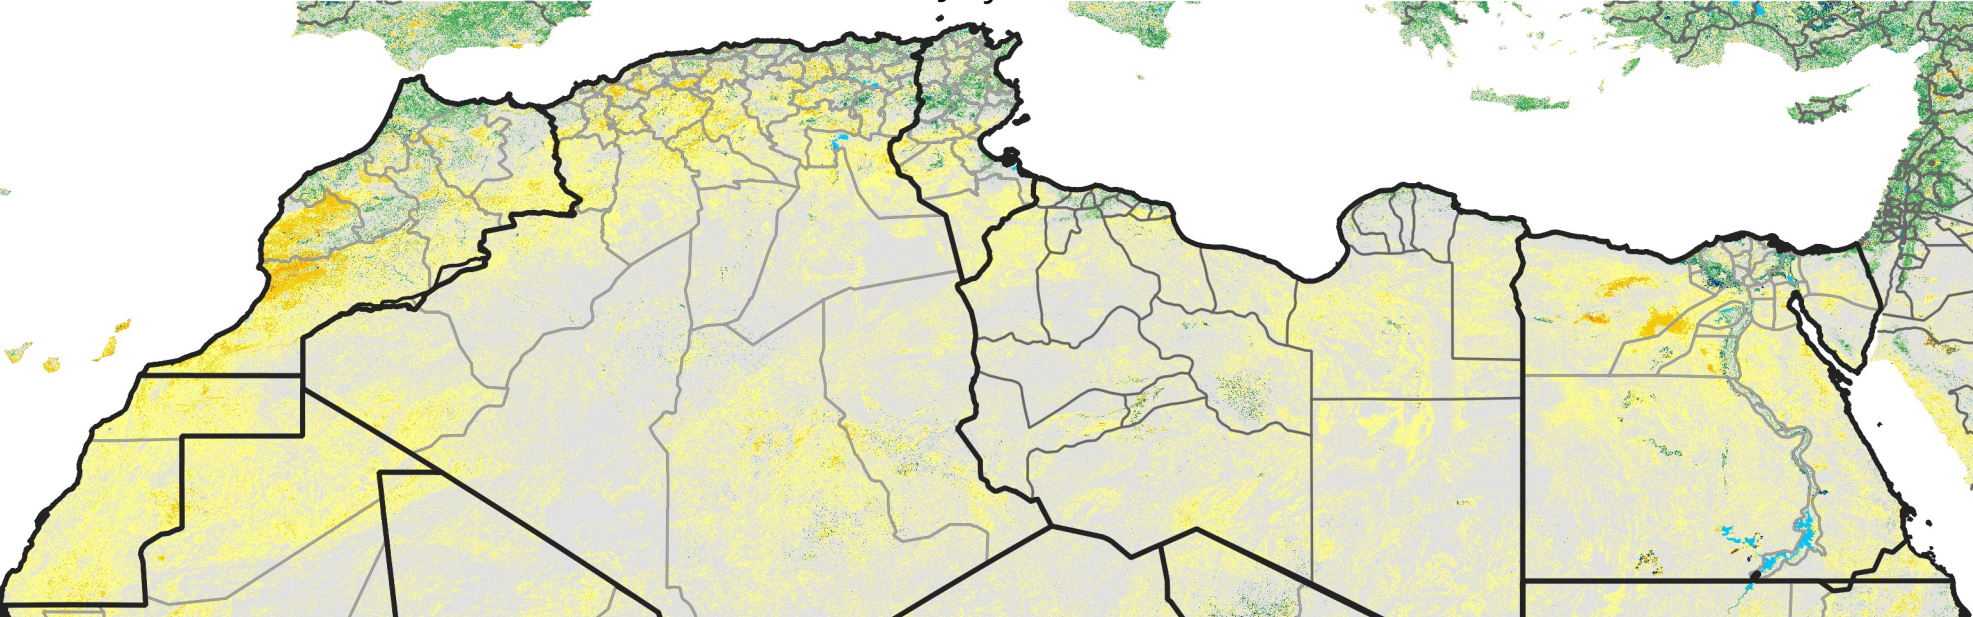

North Africa Percent of Mean NDVI

2020 / mean (2003 - 2022)
Period 20 / July 11 - 20, 2020

Percent of Normal