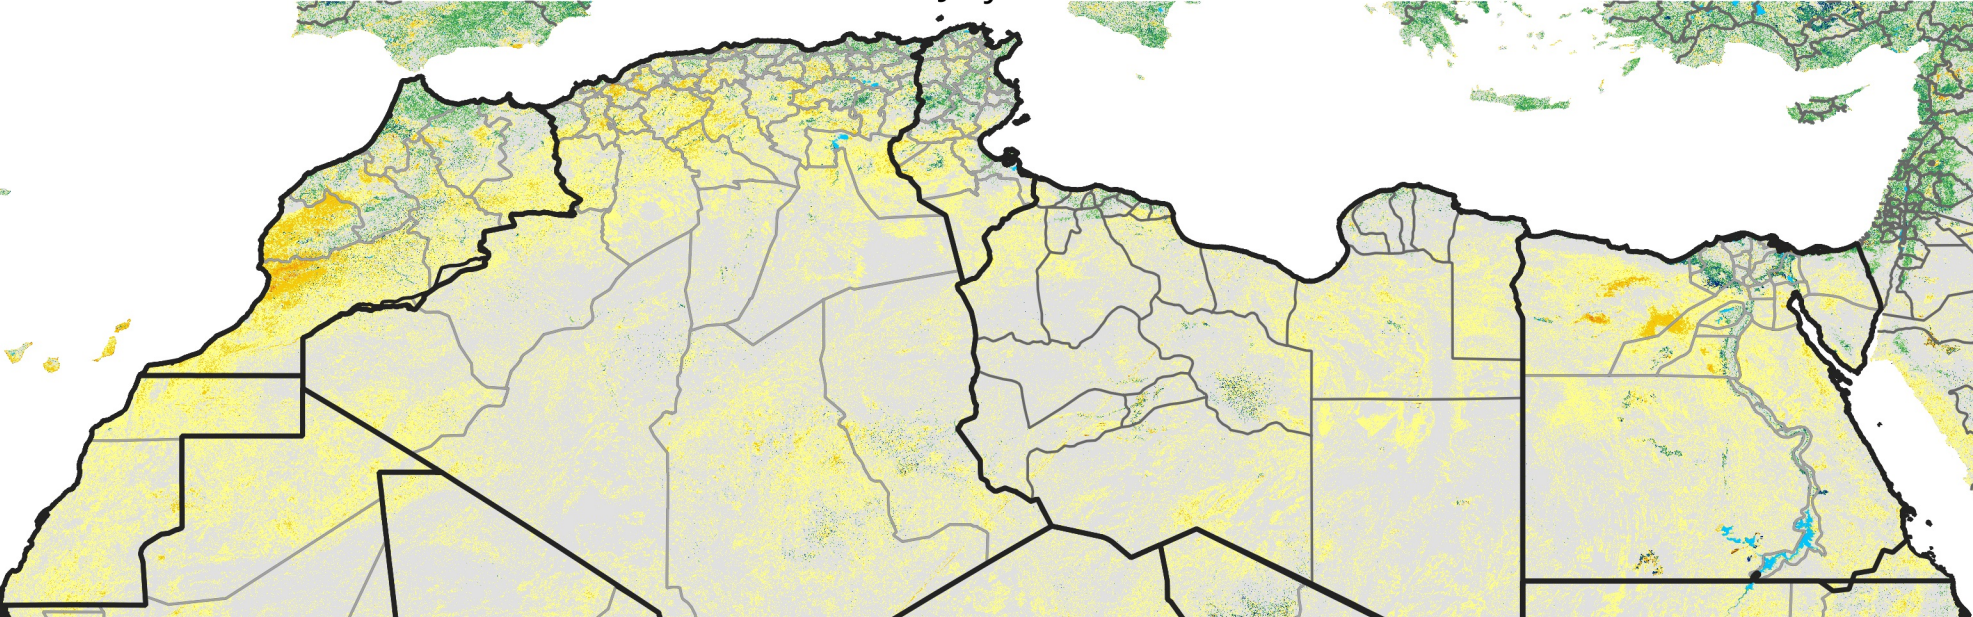

North Africa Percent of Mean NDVI

2020 / mean (2003 - 2022)
Period 21 / July 21 - 31, 2020

Percent of Normal