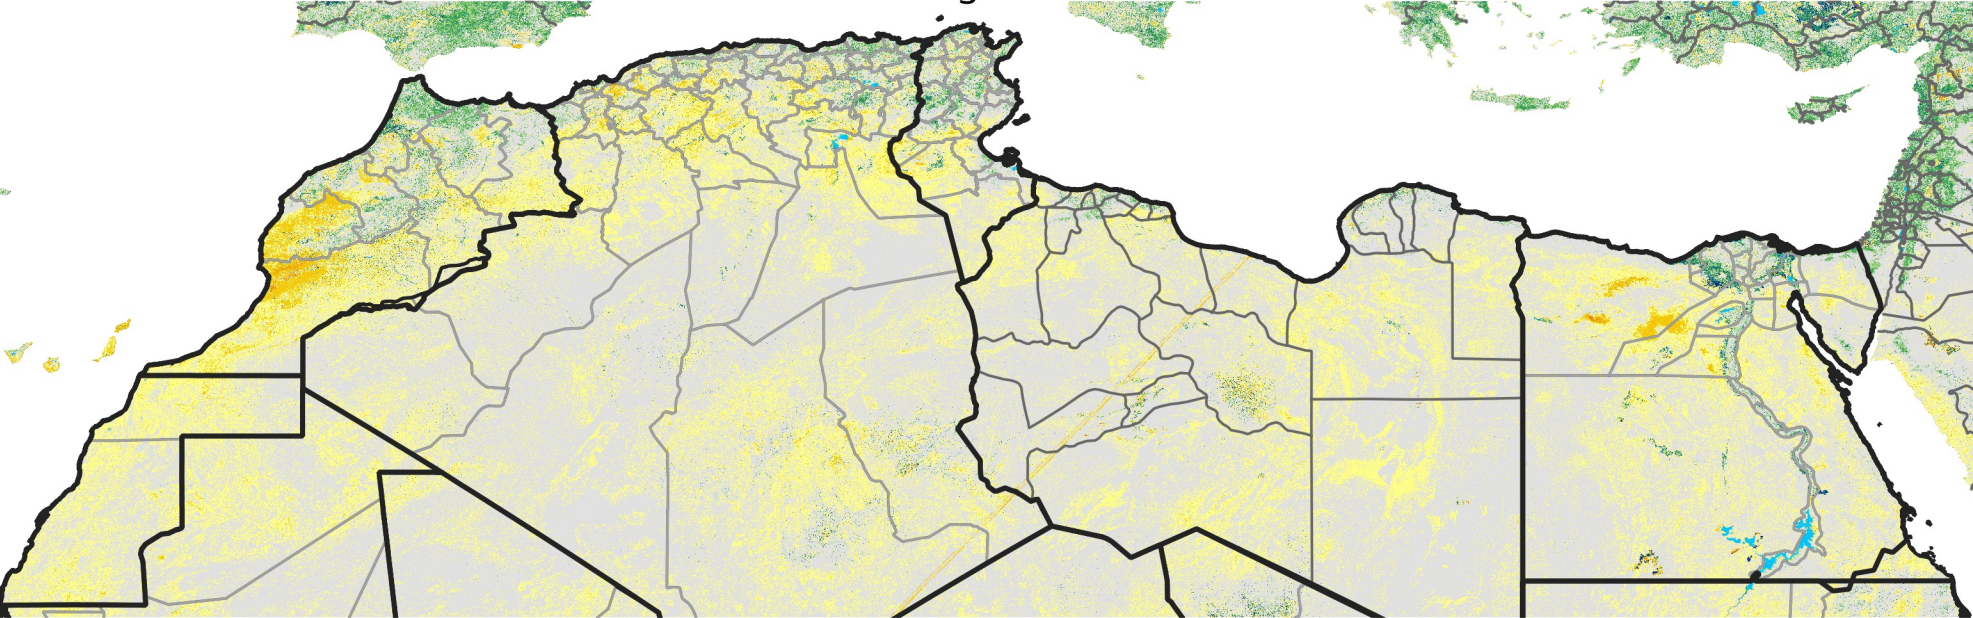

# North Africa Percent of Mean NDVI

2020 / mean (2003 - 2022)  
Period 22 / August 01 - 10, 2020