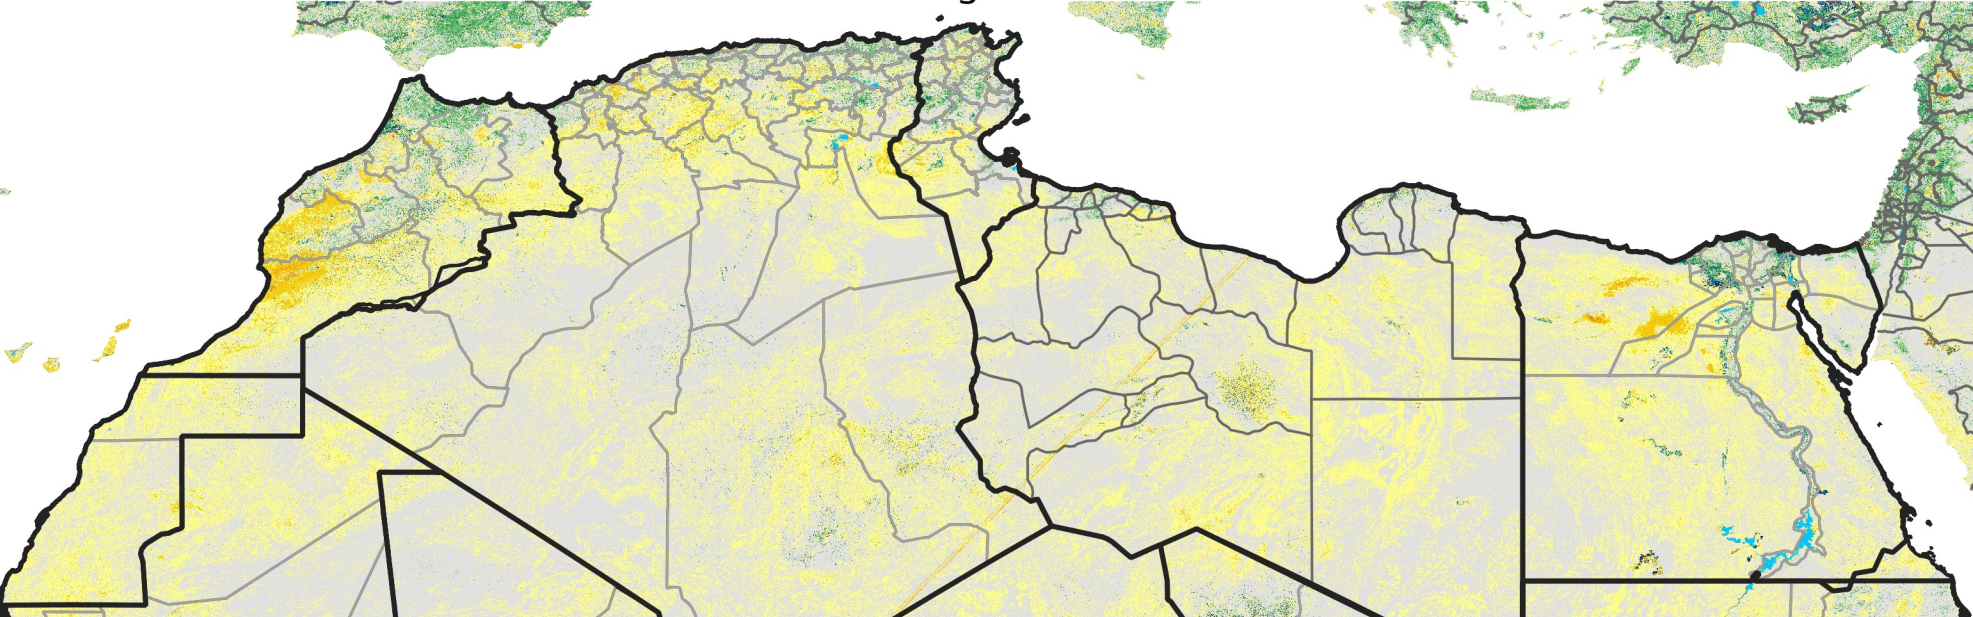

# North Africa Percent of Mean NDVI

2020 / mean (2003 - 2022)  
Period 23 / August 11 - 20, 2020