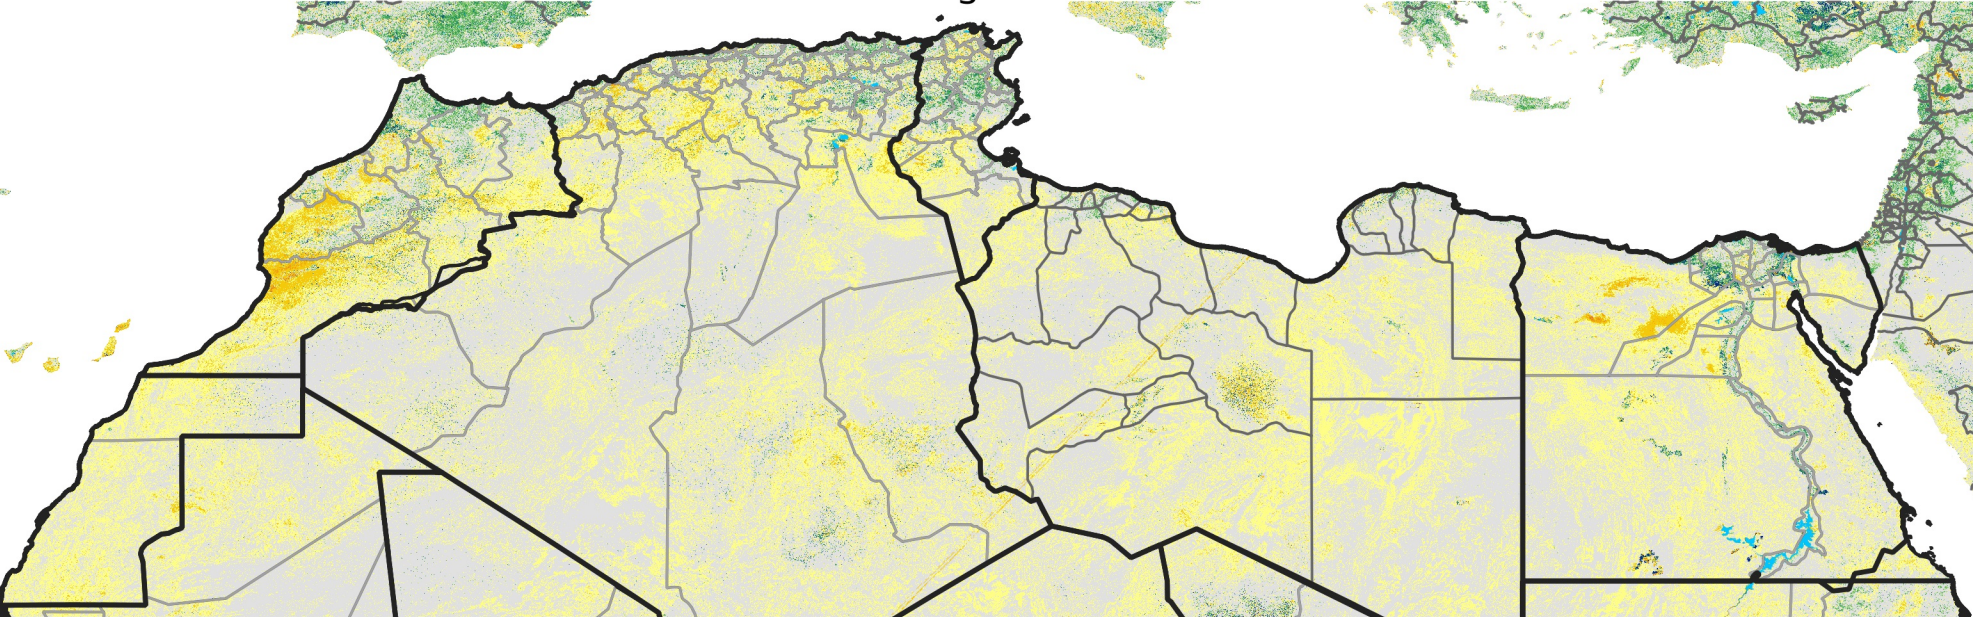

North Africa Percent of Mean NDVI

2020 / mean (2003 - 2022)
Period 24 / August 21 - 31, 2020

Percent of Normal