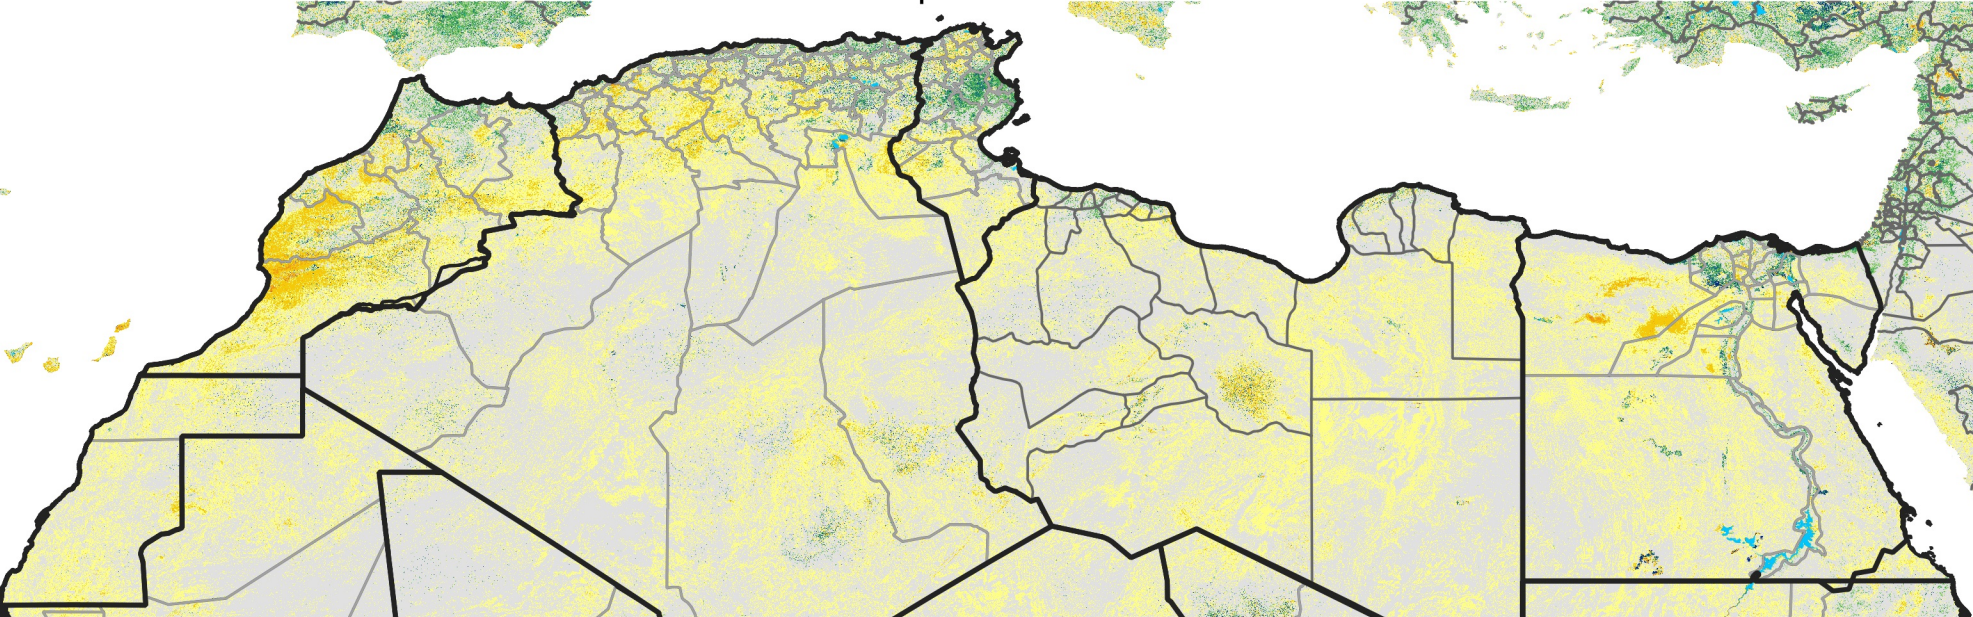

North Africa Percent of Mean NDVI

2020 / mean (2003 - 2022)
Period 25 / September 01 - 10, 2020

Percent of Normal