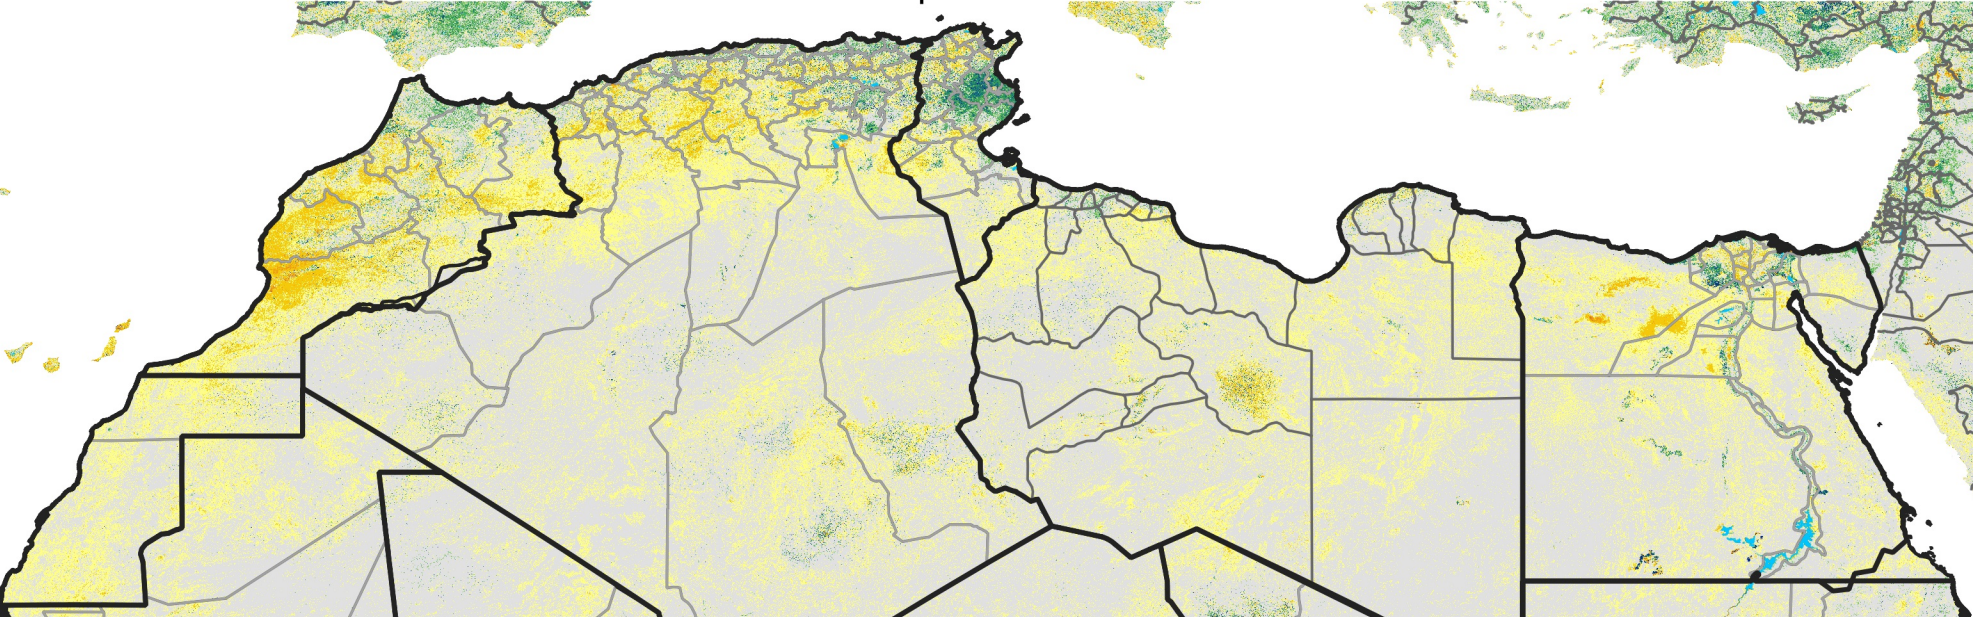

North Africa Percent of Mean NDVI

2020 / mean (2003 - 2022)
Period 26 / September 11 - 20, 2020

Percent of Normal