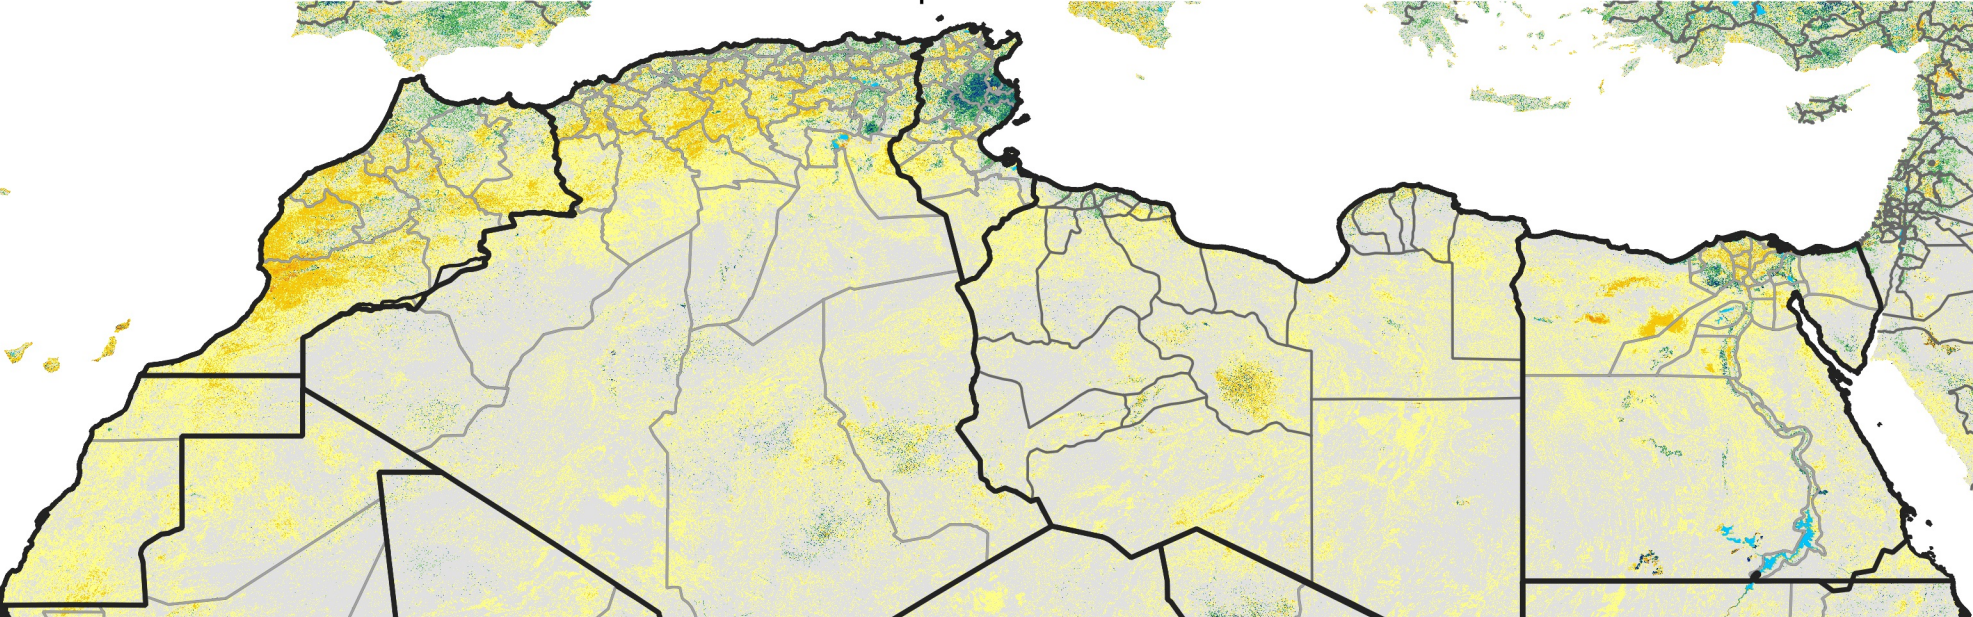

North Africa Percent of Mean NDVI

2020 / mean (2003 - 2022)
Period 27 / September 21 - 30, 2020

Percent of Normal