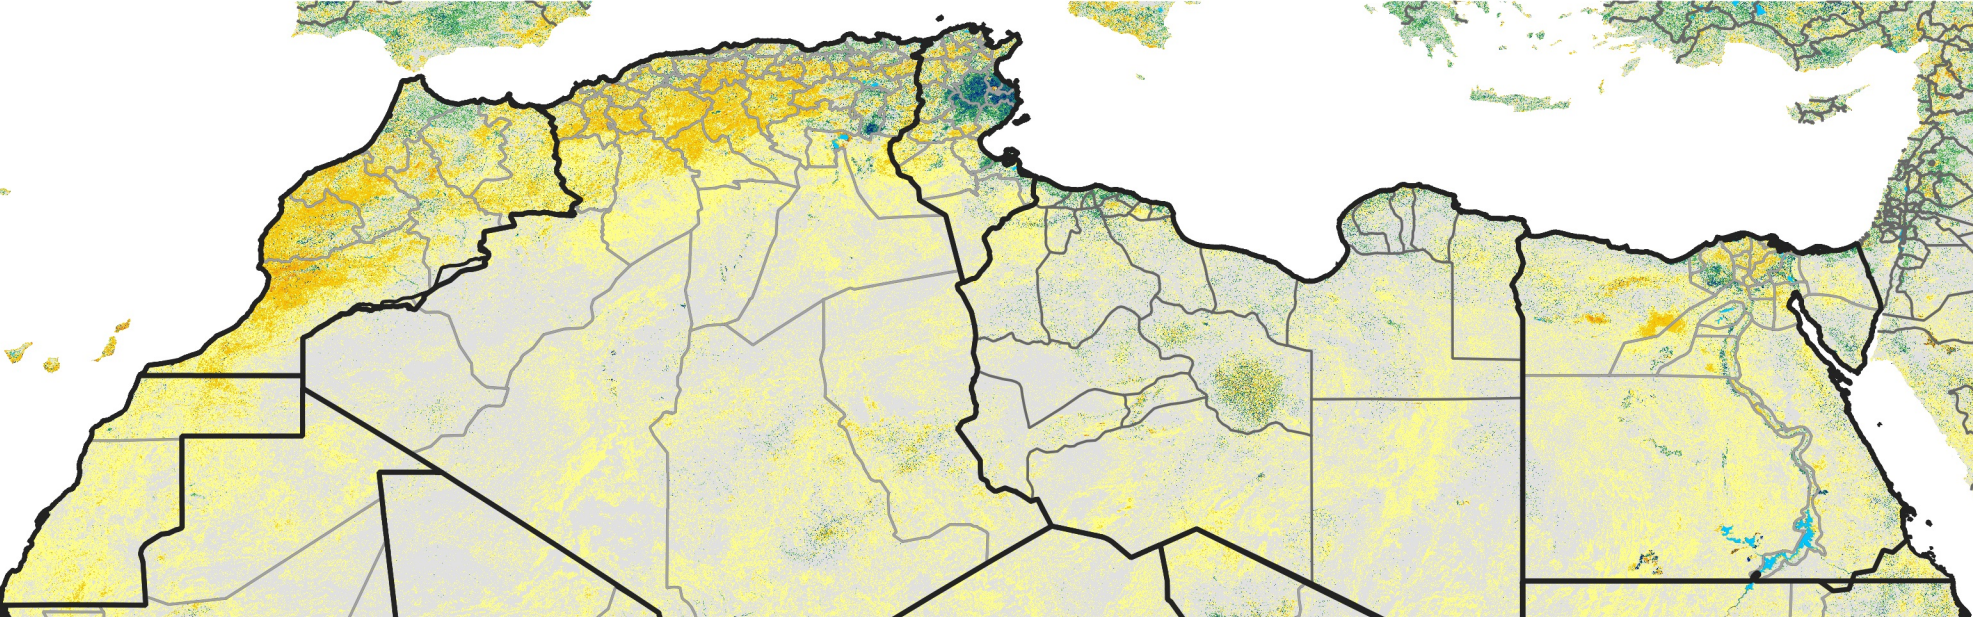

North Africa Percent of Mean NDVI

2020 / mean (2003 - 2022)
Period 29 / October 11 - 20, 2020

Percent of Normal