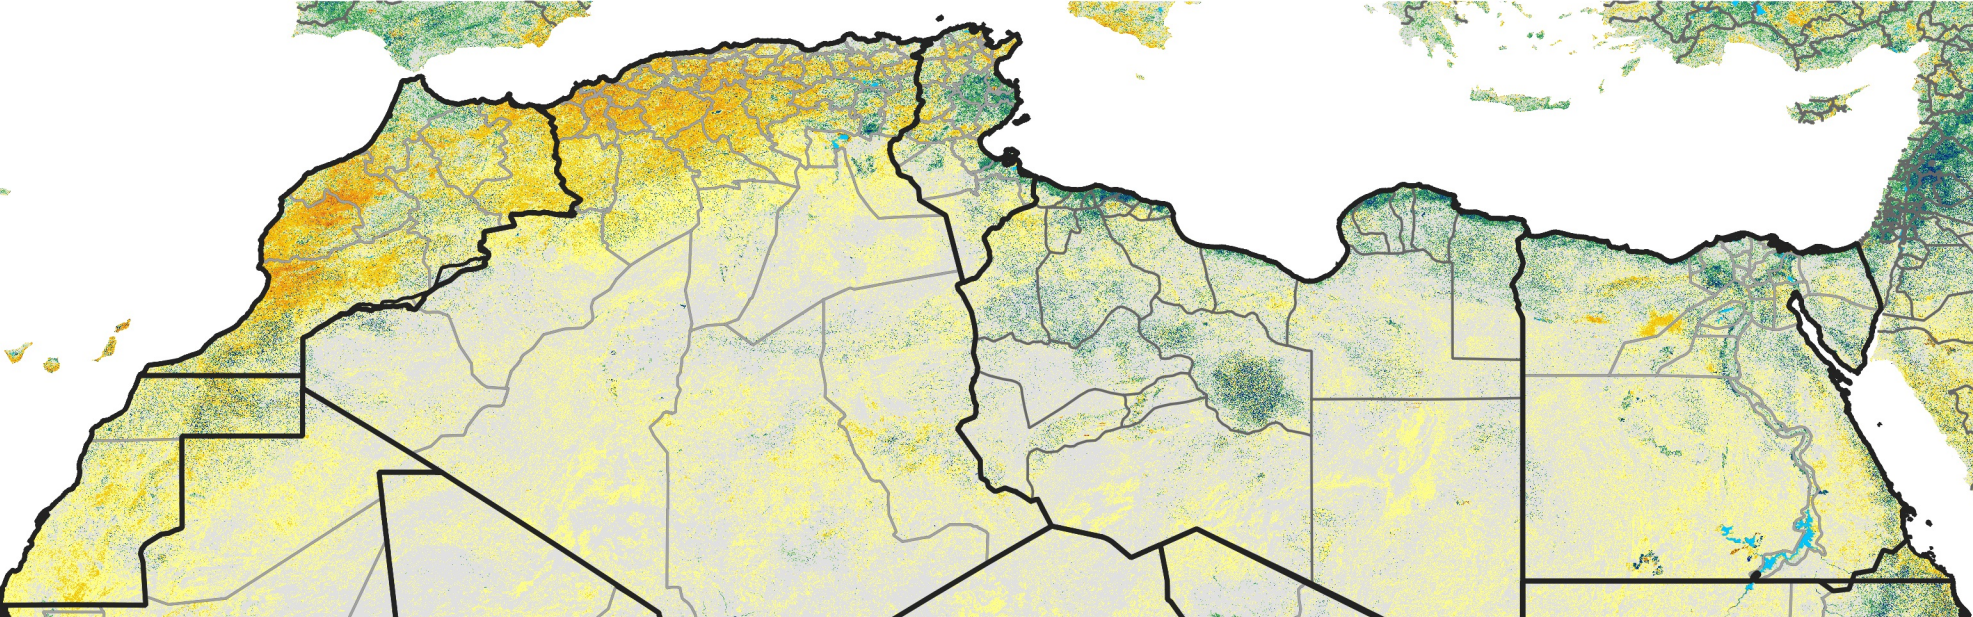

North Africa Percent of Mean NDVI

2020 / mean (2003 - 2022)
Period 33 / November 21 - 30, 2020

Percent of Normal