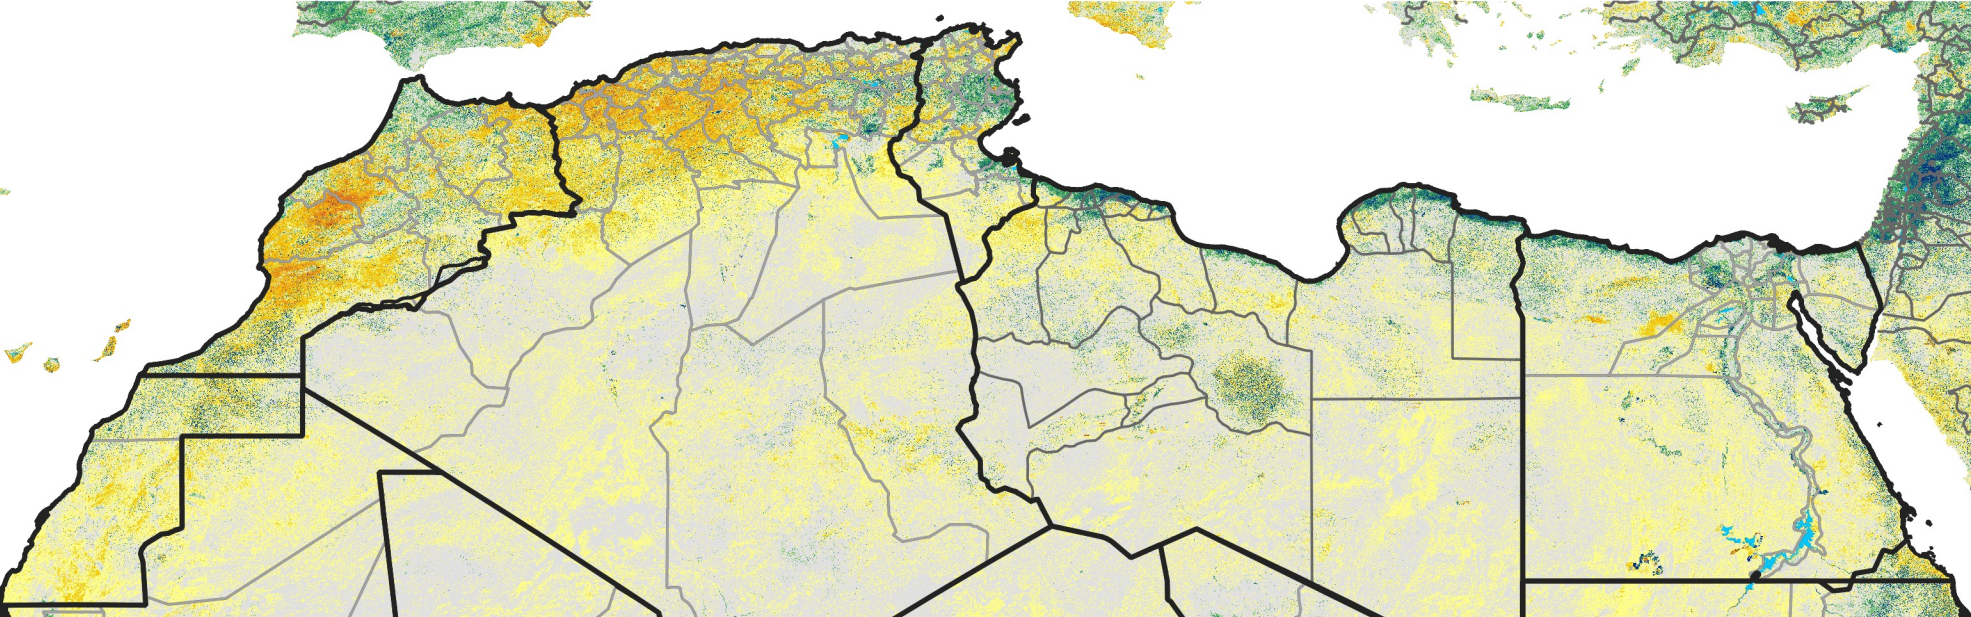

North Africa Percent of Mean NDVI

2020 / mean (2003 - 2022)
Period 34 / December 01 - 10, 2020

Percent of Normal