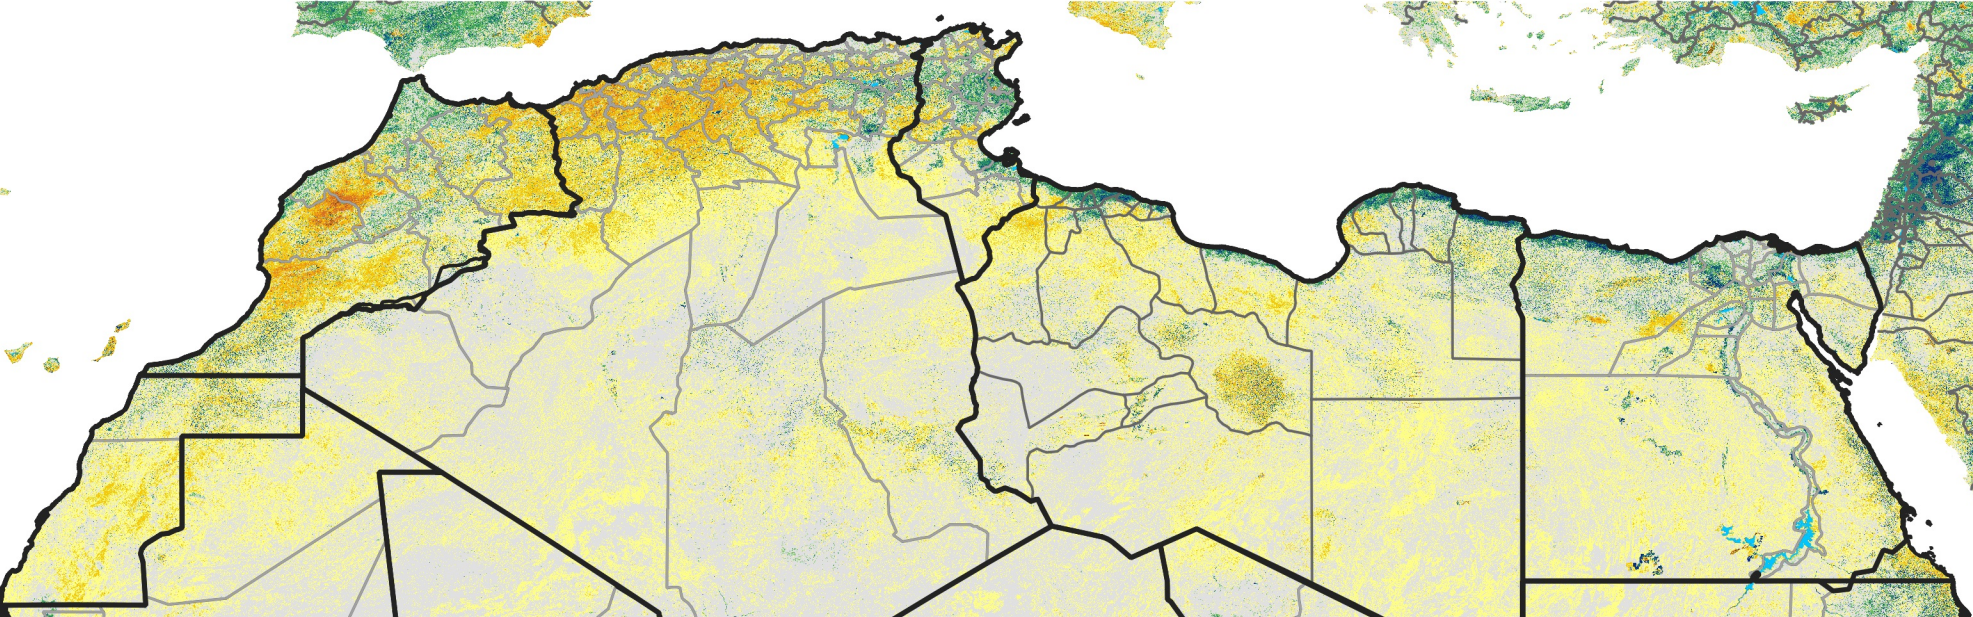

North Africa Percent of Mean NDVI

2020 / mean (2003 - 2022)
Period 35 / December 11 - 20, 2020

Percent of Normal