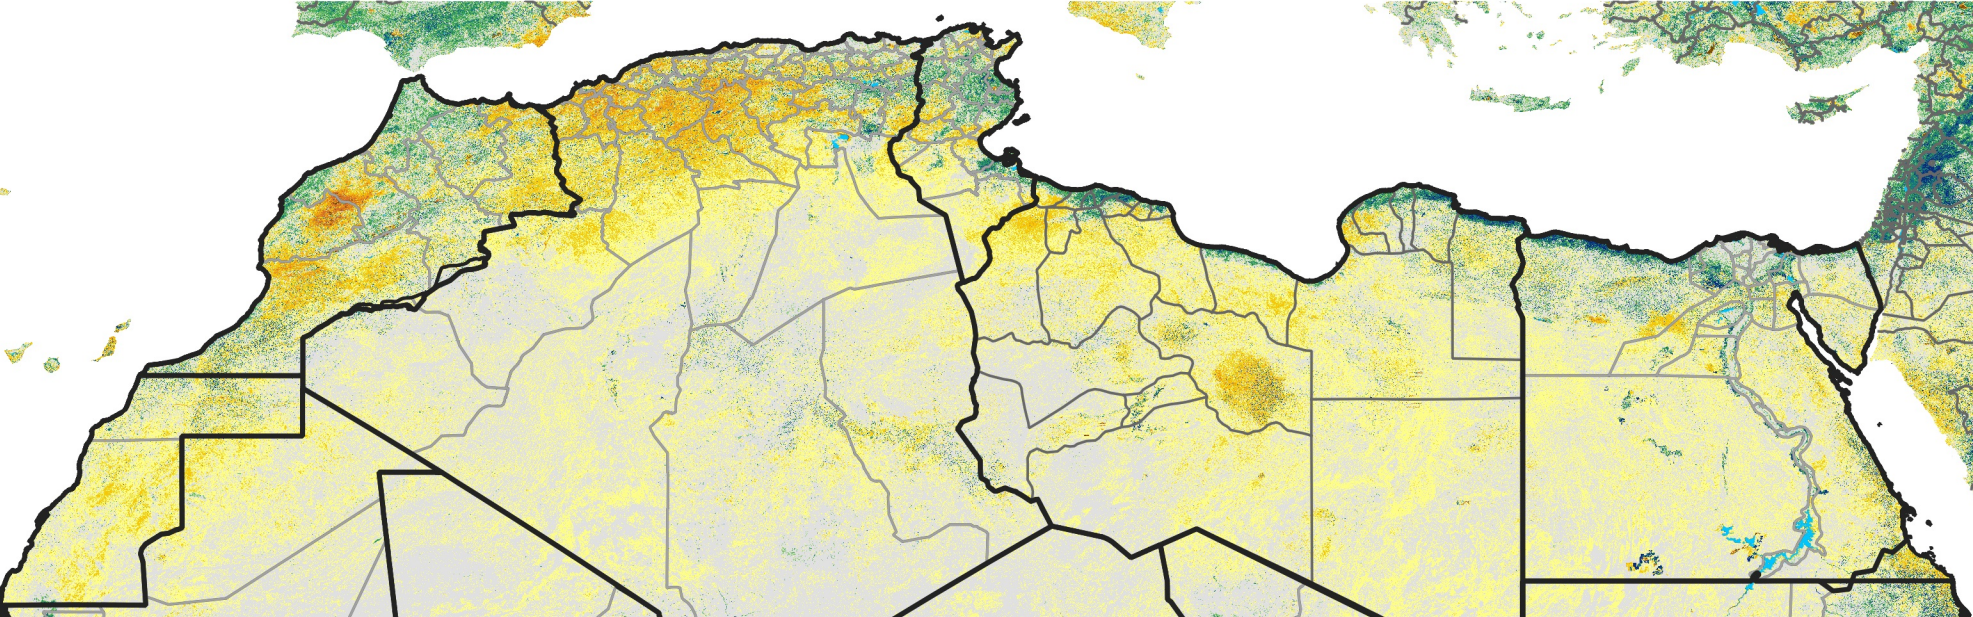

North Africa Percent of Mean NDVI

2020 / mean (2003 - 2022)

Period 36 / December 21 - 31, 2020

Percent of Normal