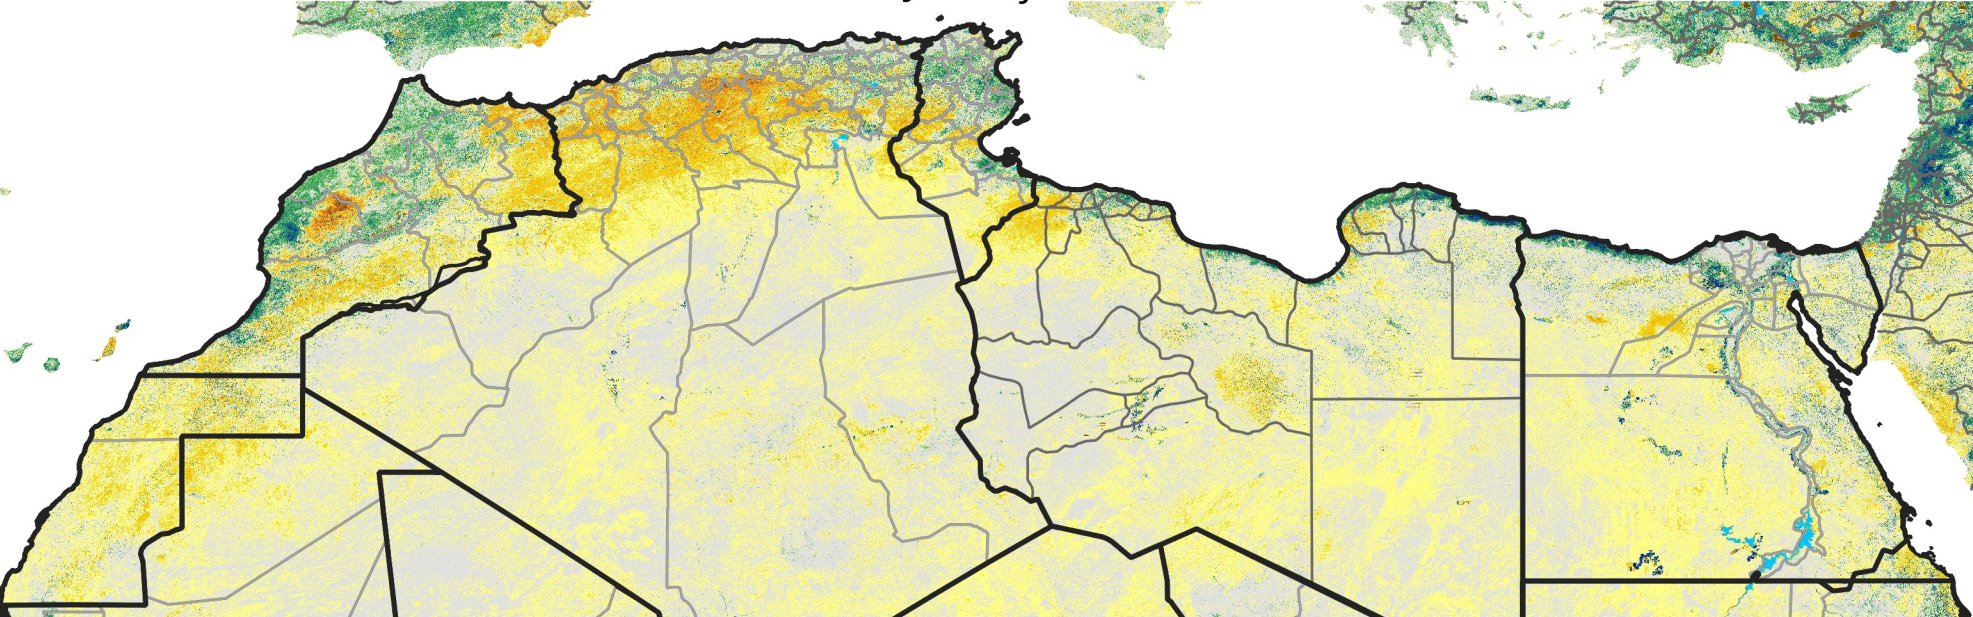

North Africa Percent of Mean NDVI

2021 / mean (2003 - 2022)
Period 03 / January 21 - 31, 2021

Percent of Normal