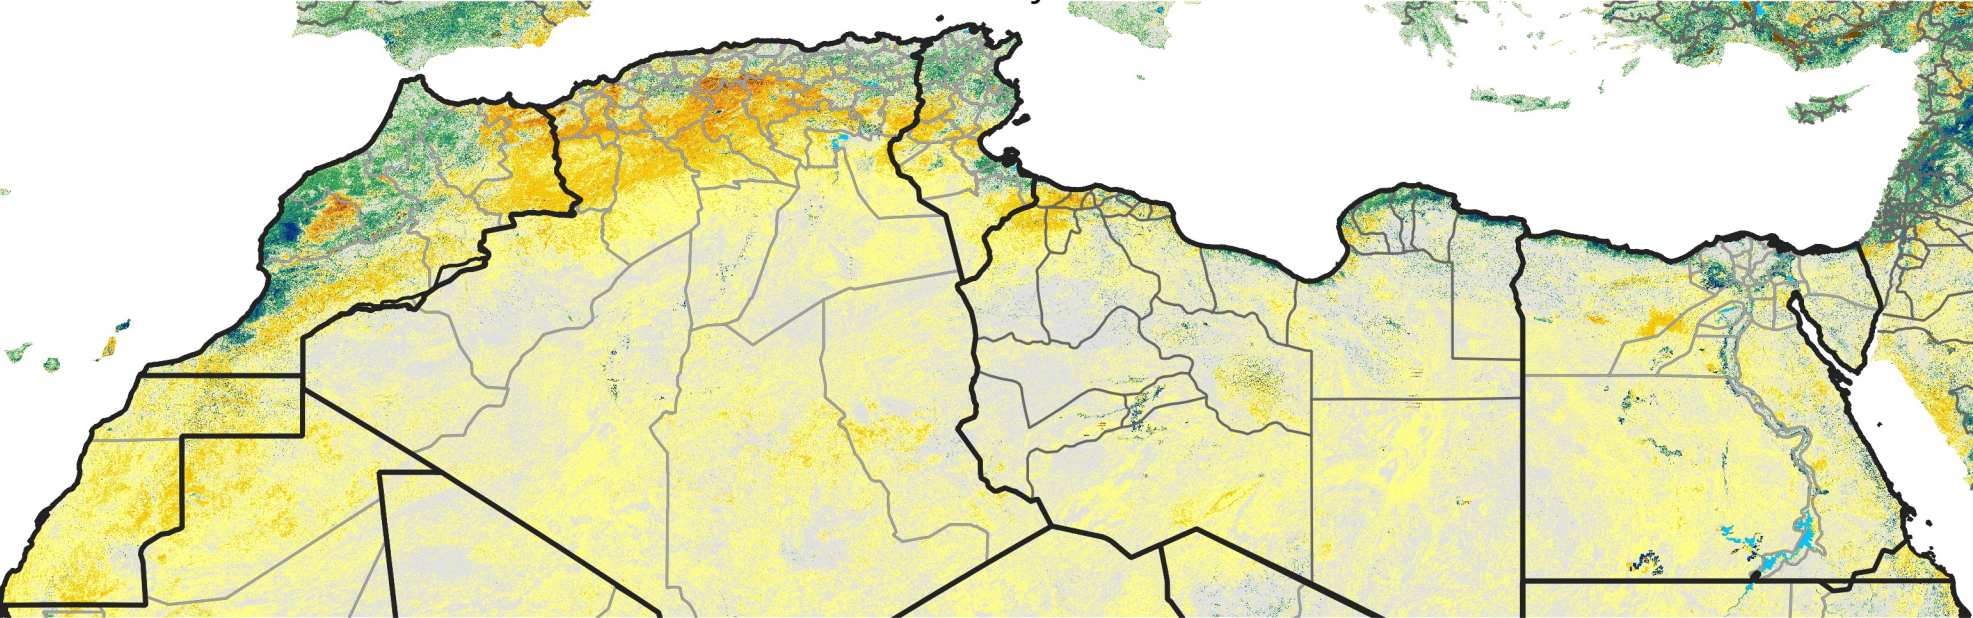

North Africa Percent of Mean NDVI

2021 / mean (2003 - 2022)
Period 05 / February 11 - 20, 2021

Percent of Normal