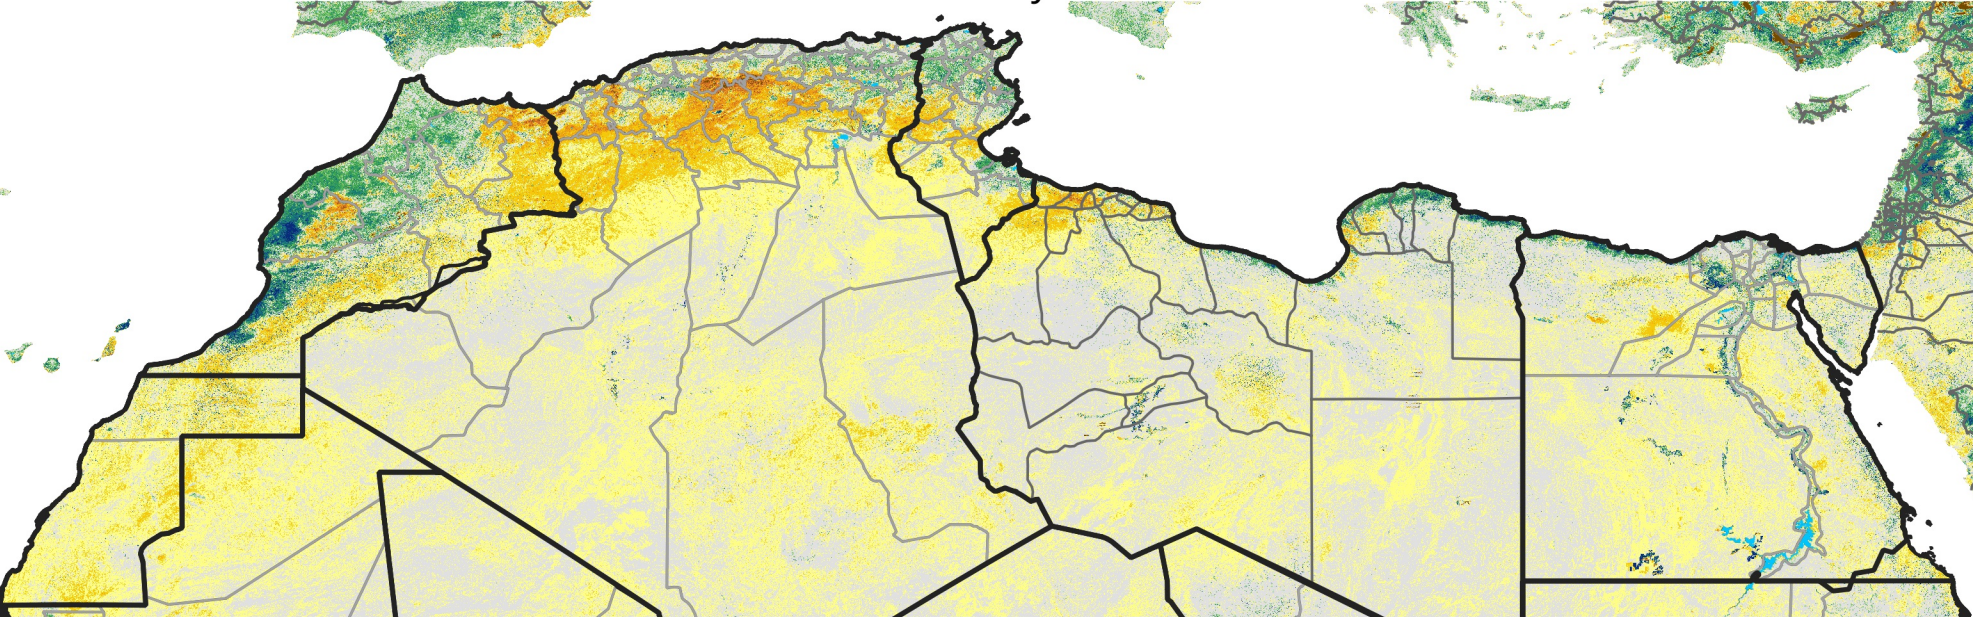

North Africa Percent of Mean NDVI

2021 / mean (2003 - 2022)
Period 06 / February 21 - 28, 2021

Percent of Normal