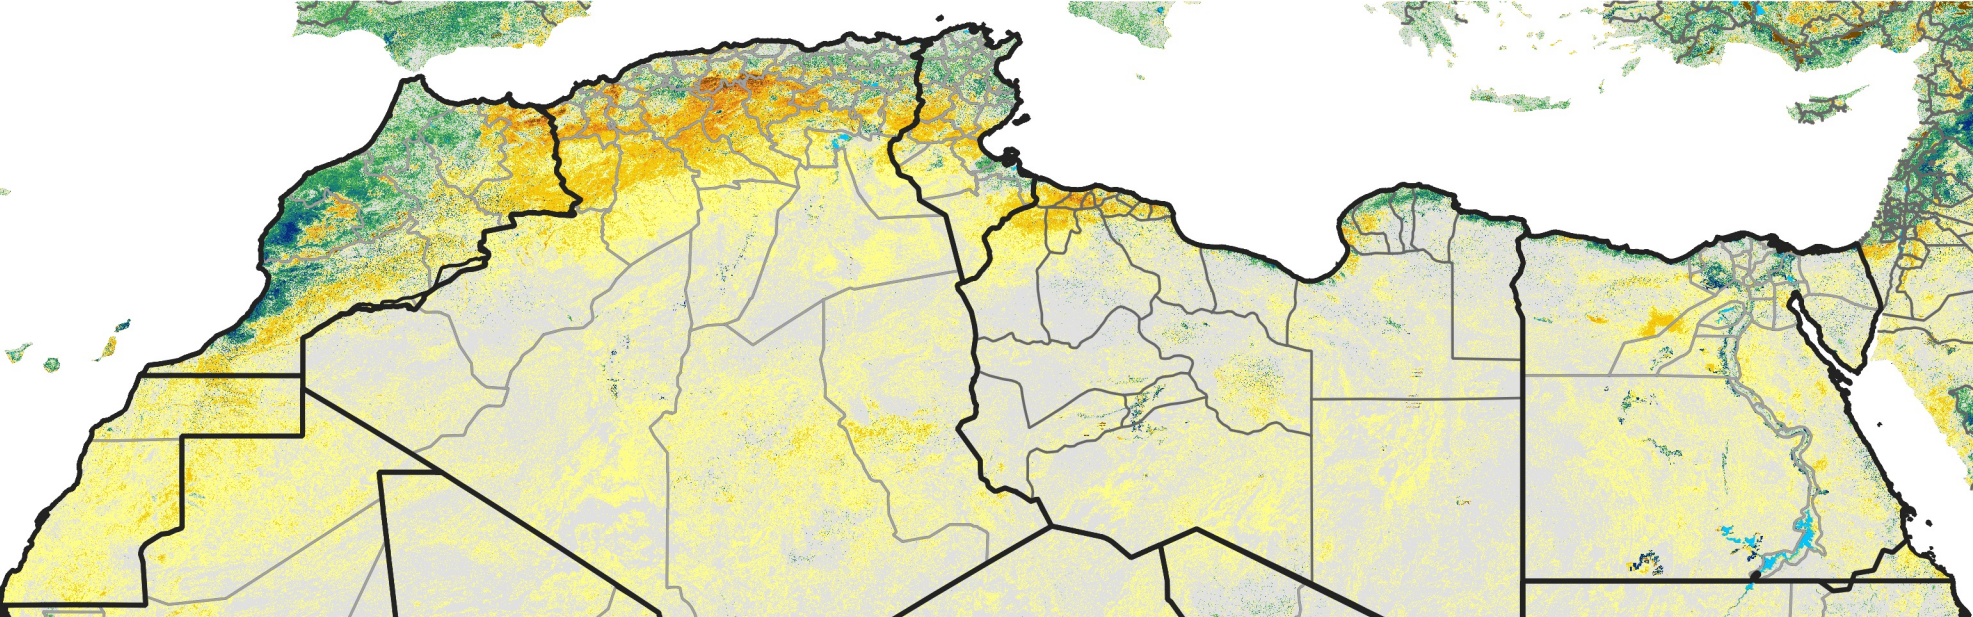

North Africa Percent of Mean NDVI

2021 / mean (2003 - 2022)
Period 07 / March 01 - 10, 2021

Percent of Normal