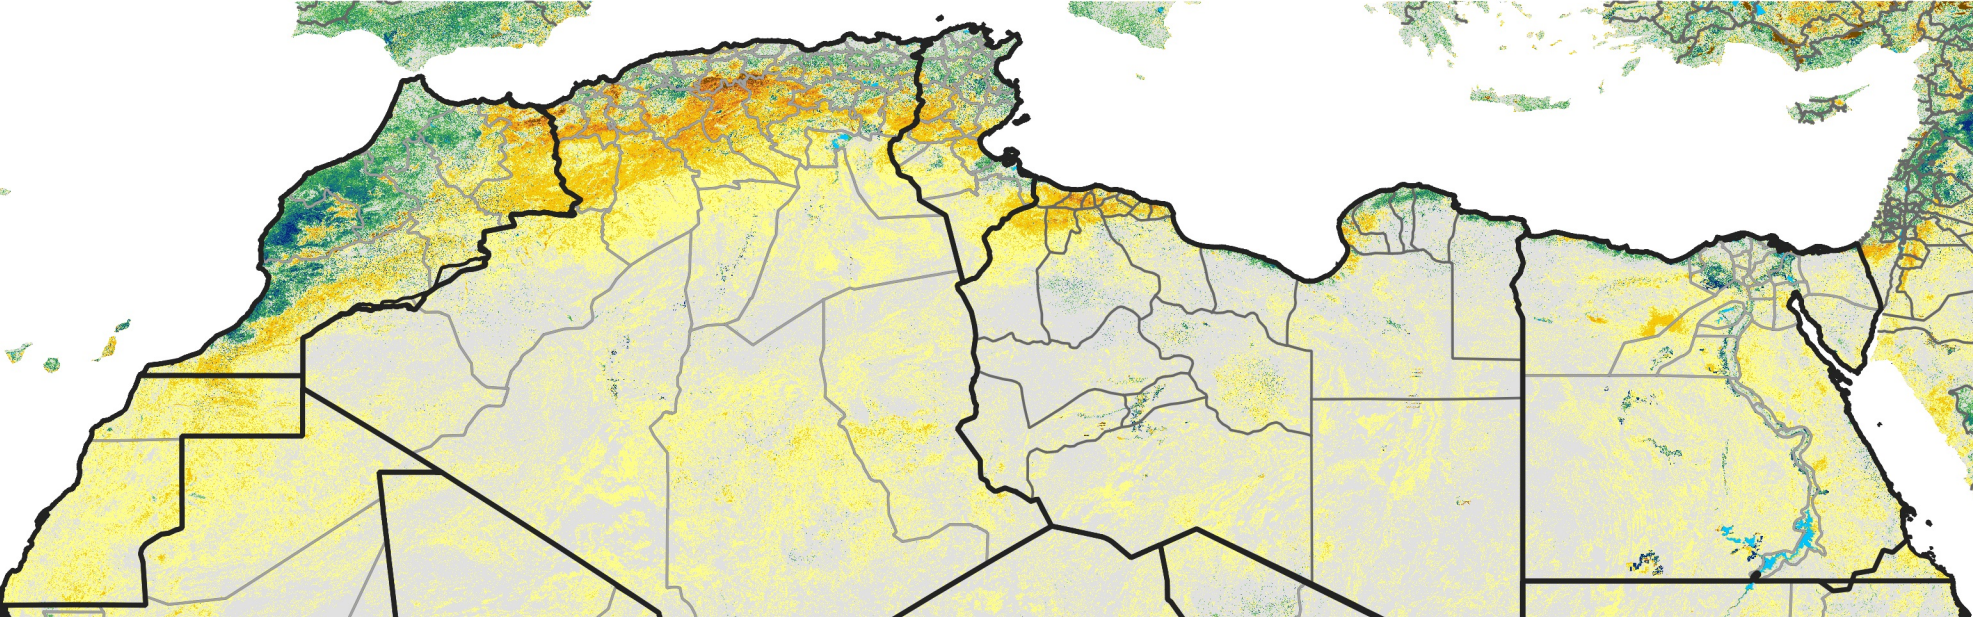

North Africa Percent of Mean NDVI

2021 / mean (2003 - 2022)
Period 08 / March 11 - 20, 2021

Percent of Normal