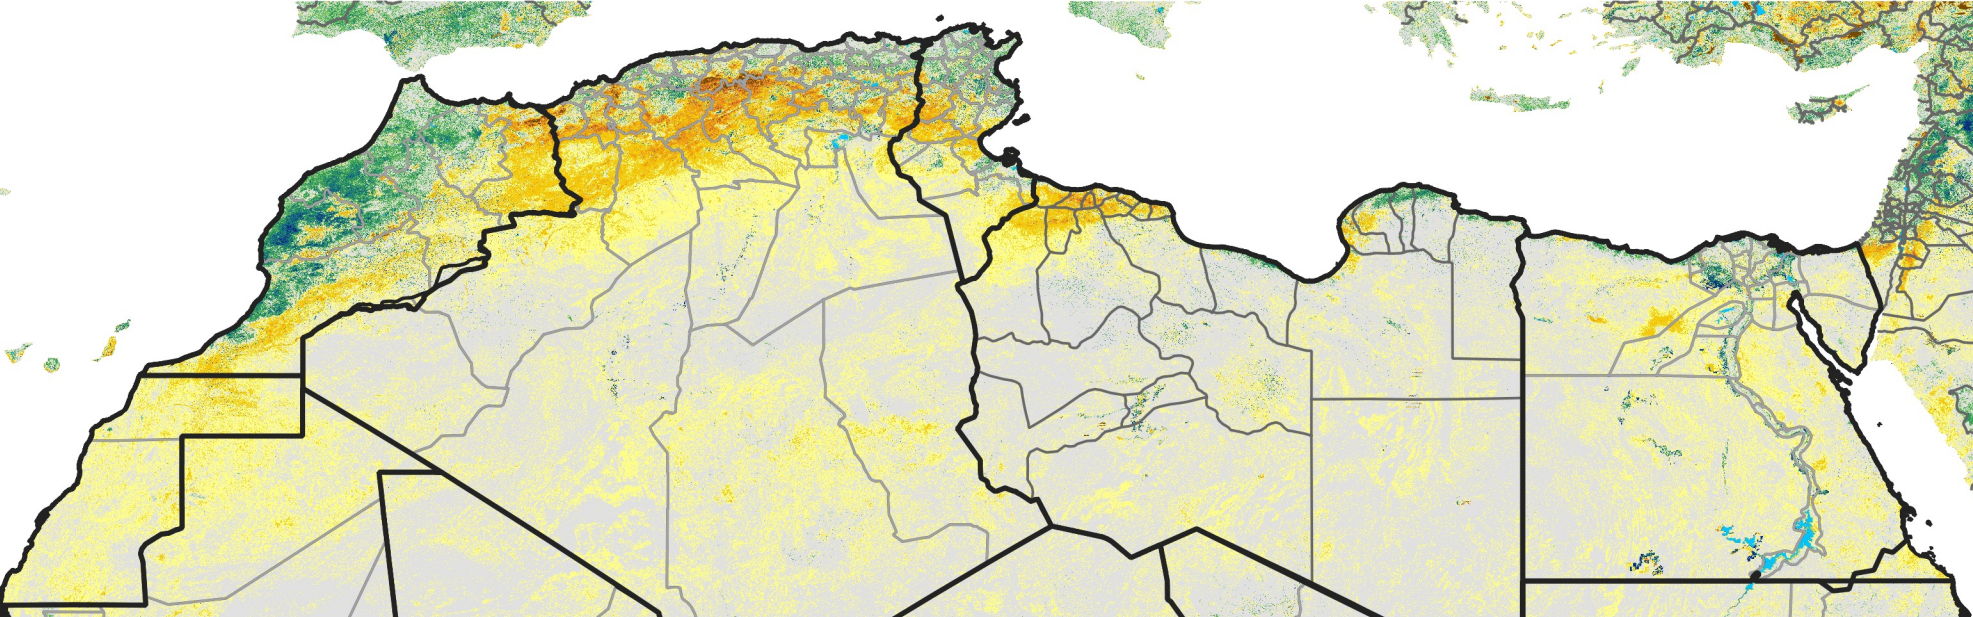

# North Africa Percent of Mean NDVI

2021 / mean (2003 - 2022)  
Period 09 / March 21 - 31, 2021