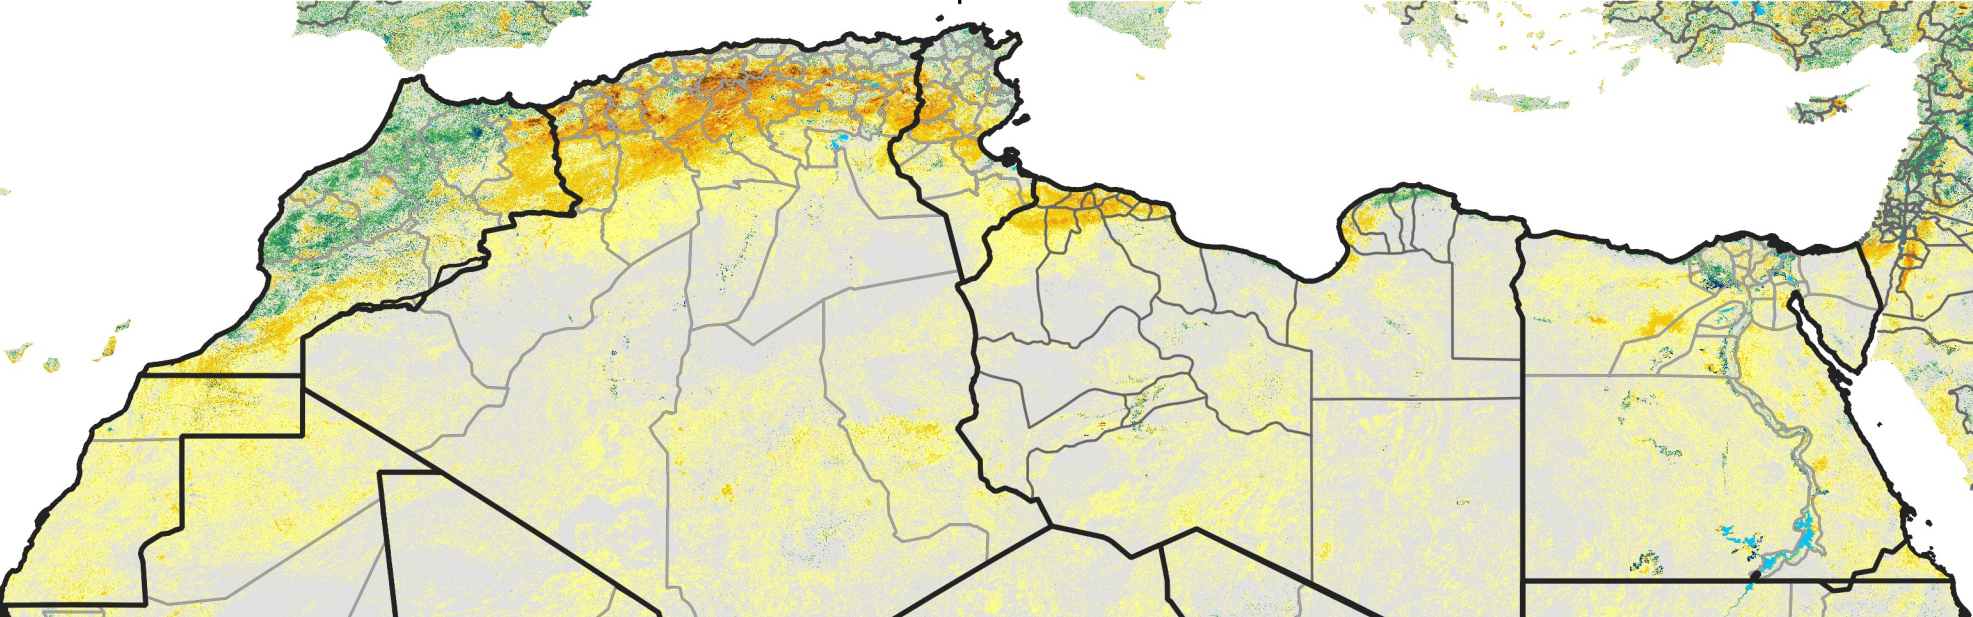

# North Africa Percent of Mean NDVI

2021 / mean (2003 - 2022)  
Period 11 / April 11 - 20, 2021