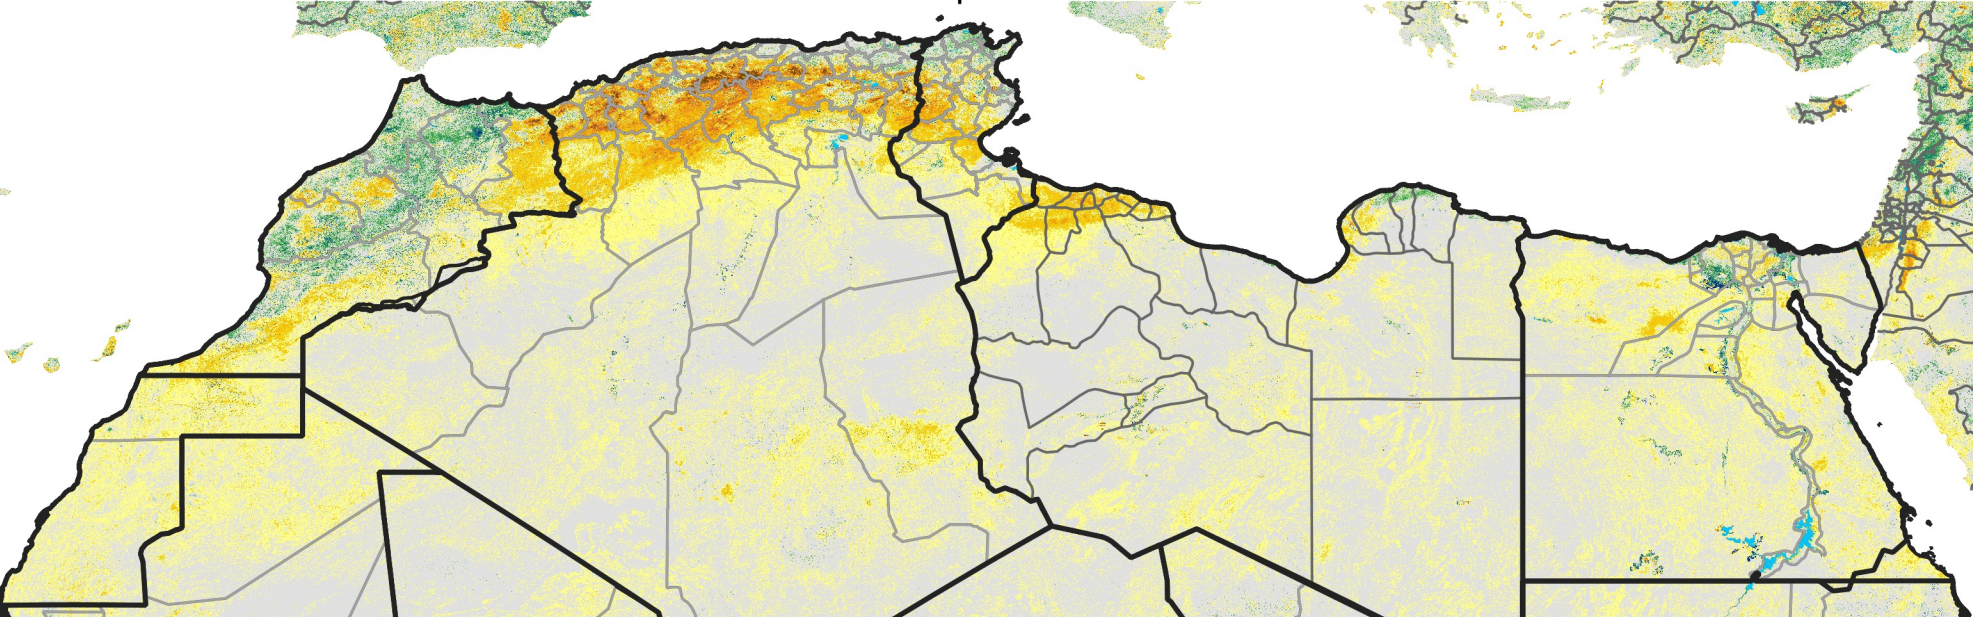

North Africa Percent of Mean NDVI

2021 / mean (2003 - 2022)
Period 12 / April 21 - 30, 2021

Percent of Normal