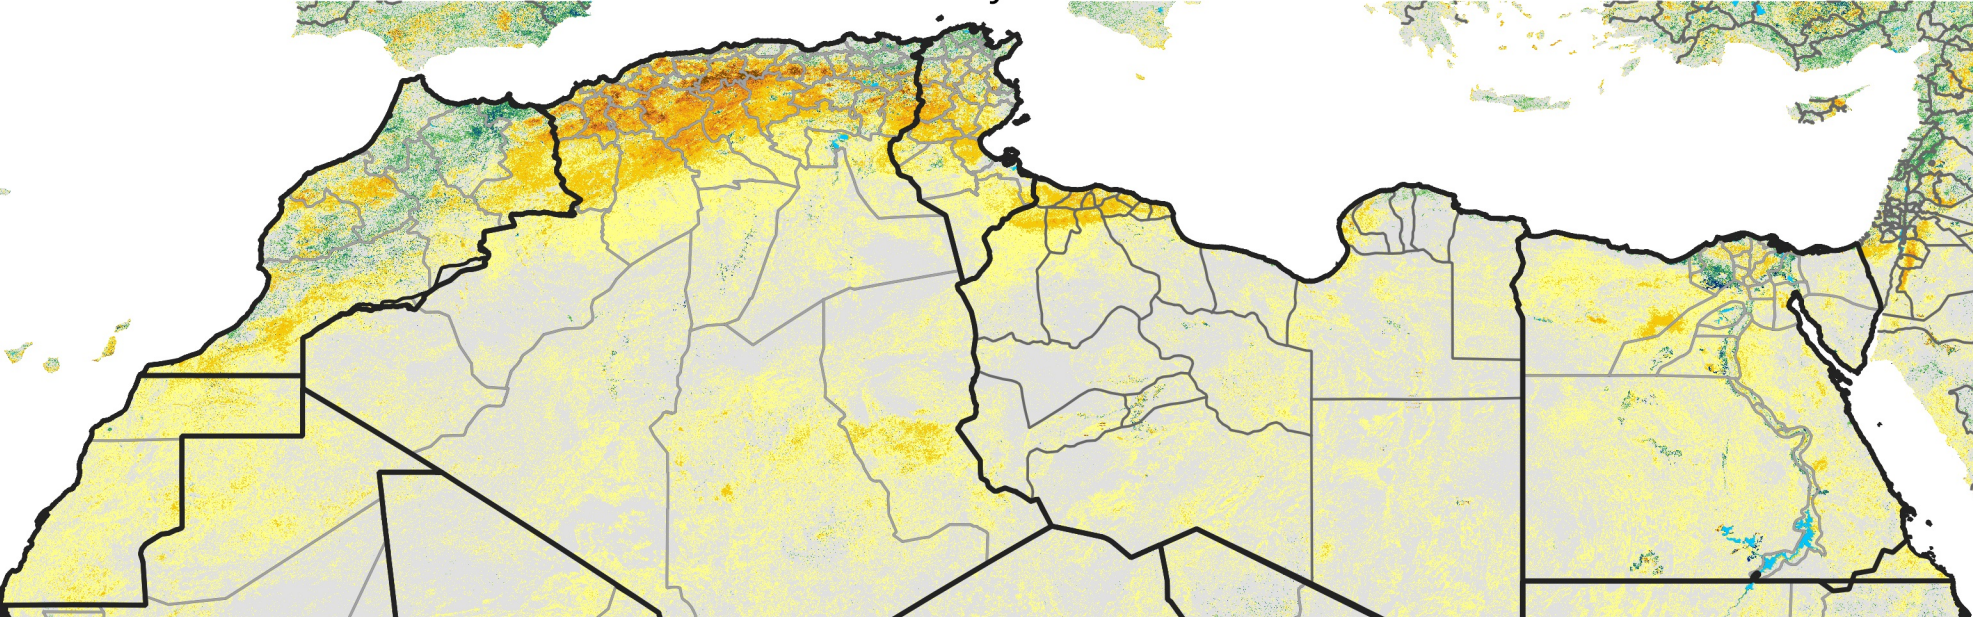

# North Africa Percent of Mean NDVI

2021 / mean (2003 - 2022)  
Period 13 / May 01 - 10, 2021