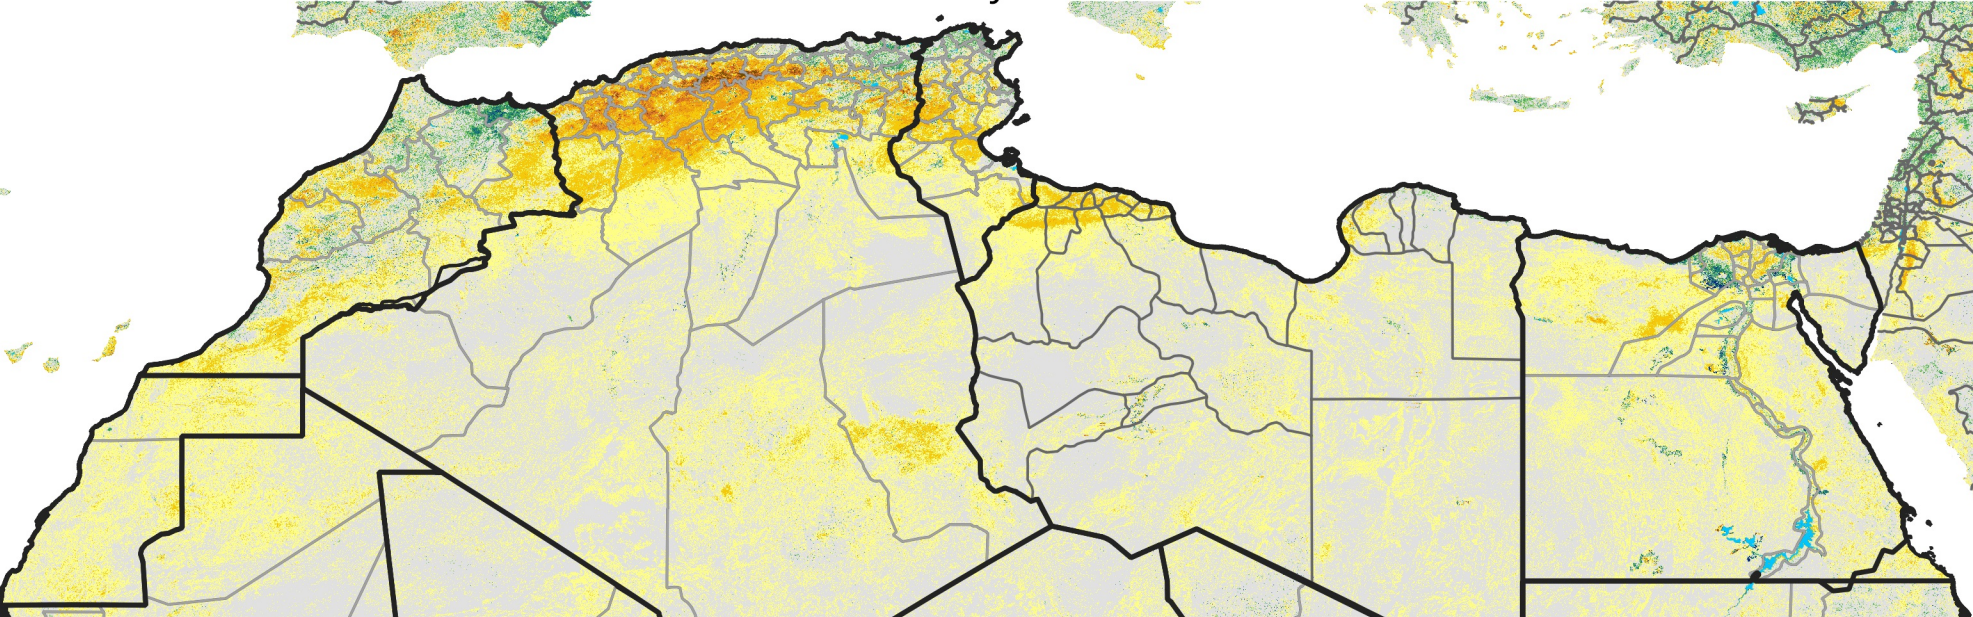

North Africa Percent of Mean NDVI

2021 / mean (2003 - 2022)
Period 14 / May 11 - 20, 2021

Percent of Normal