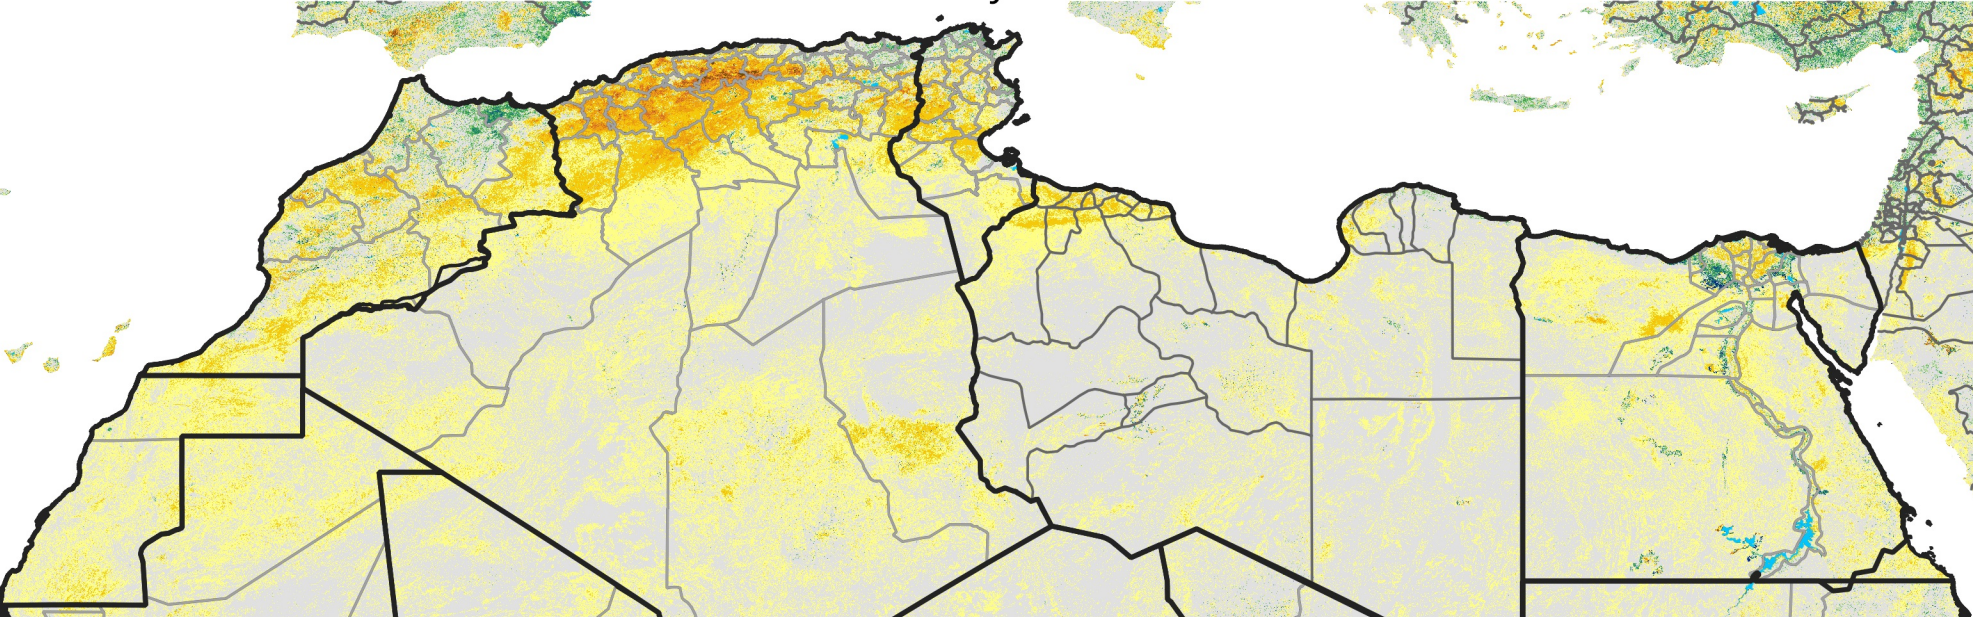

North Africa Percent of Mean NDVI

2021 / mean (2003 - 2022)
Period 15 / May 21 - 31, 2021

Percent of Normal