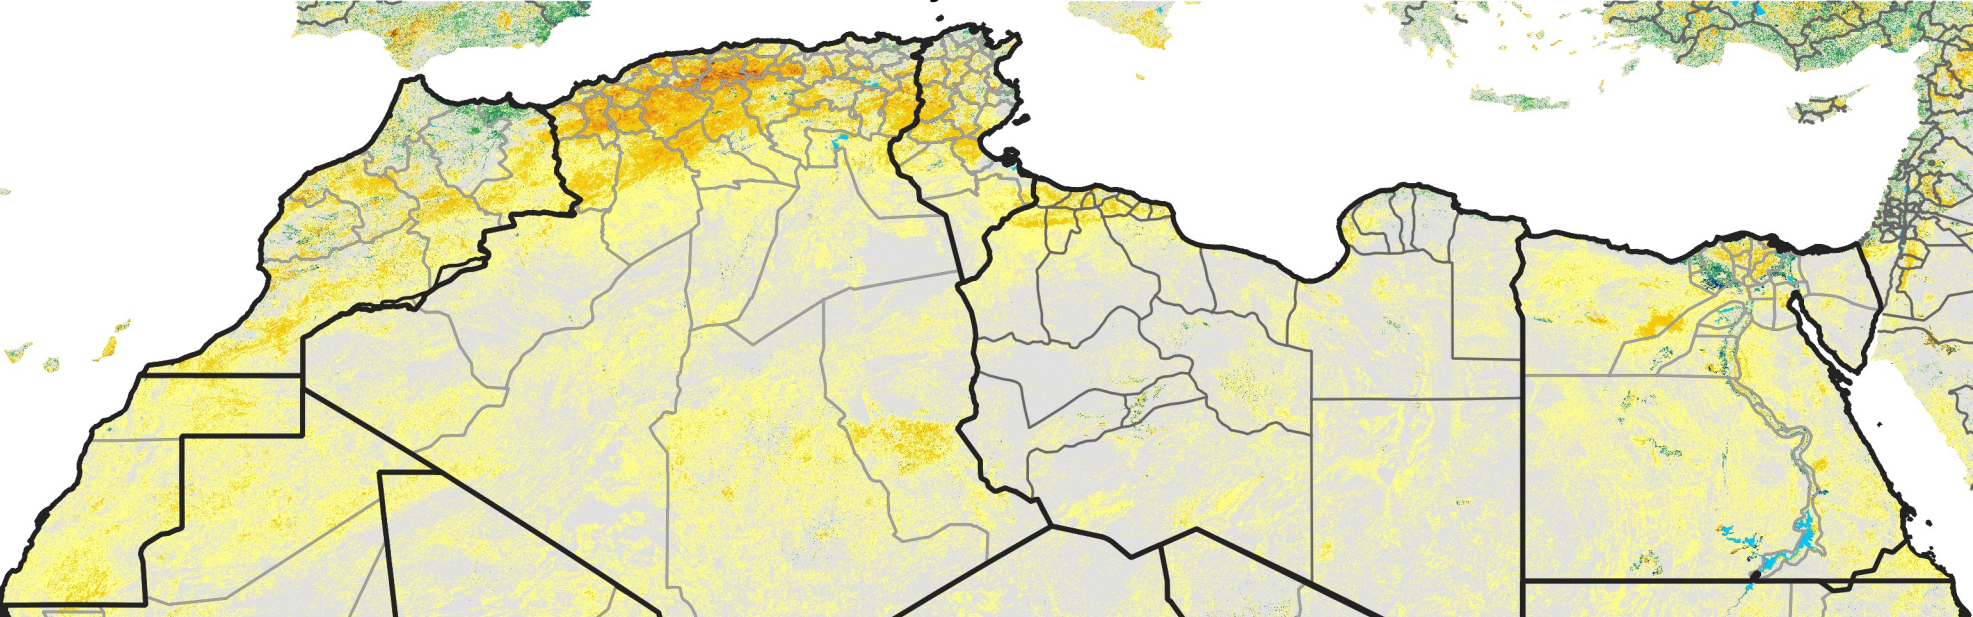

# North Africa Percent of Mean NDVI

2021 / mean (2003 - 2022)  
Period 16 / June 01 - 10, 2021