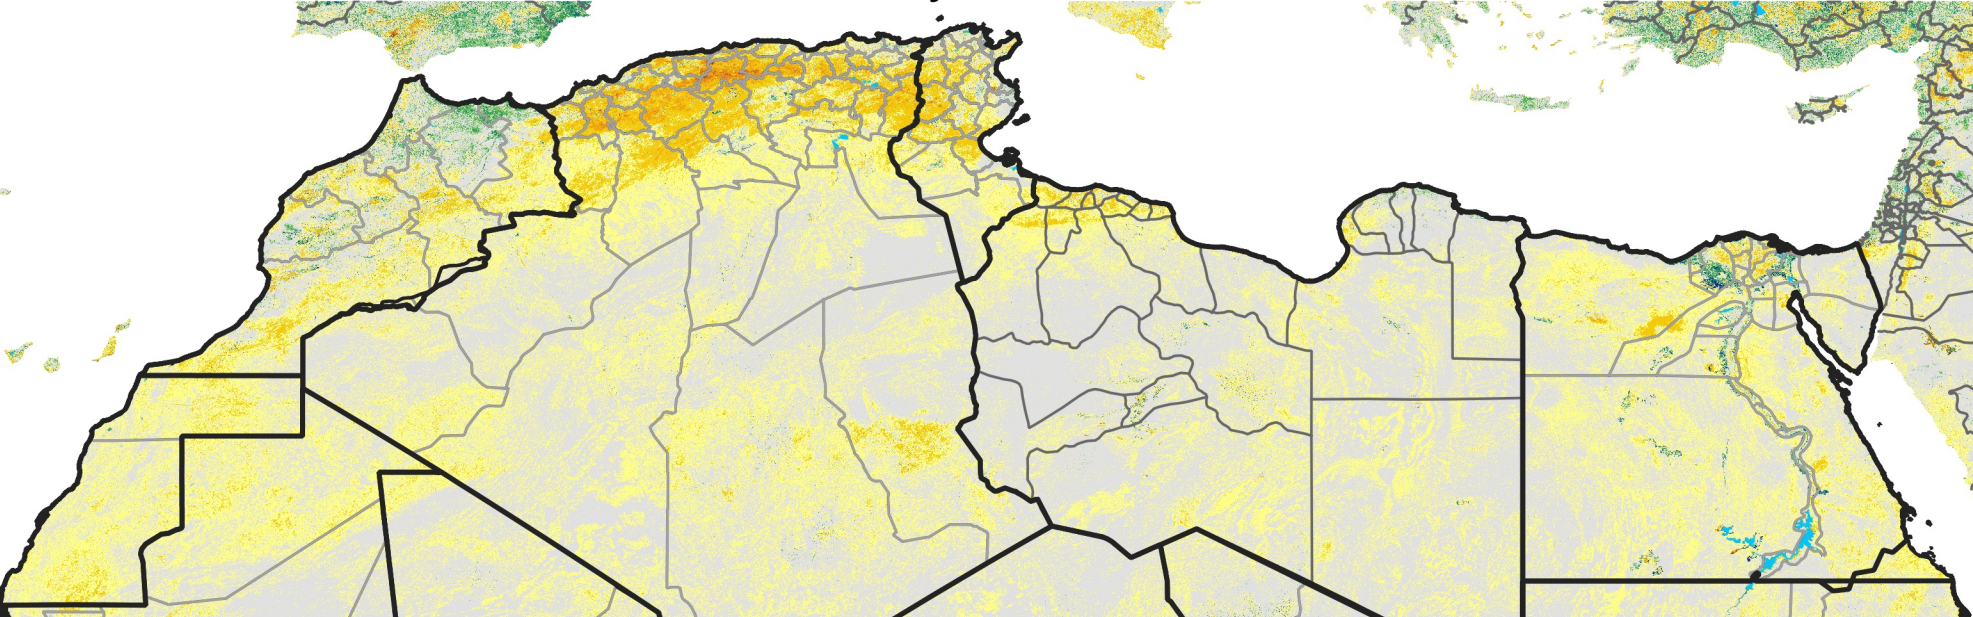

North Africa Percent of Mean NDVI

2021 / mean (2003 - 2022)
Period 17 / June 11 - 20, 2021

Percent of Normal