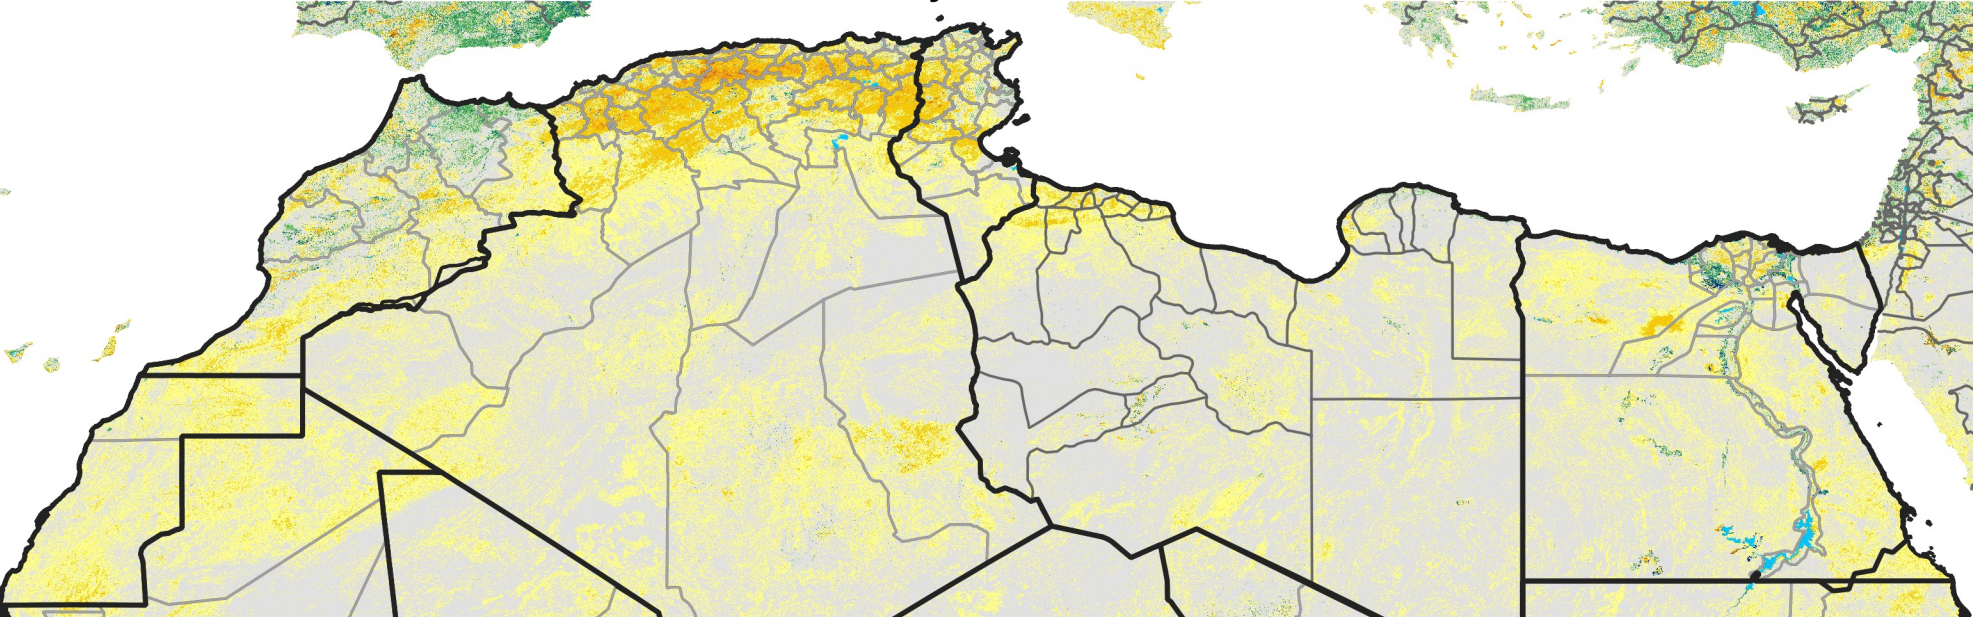

North Africa Percent of Mean NDVI

2021 / mean (2003 - 2022)
Period 18 / June 21 - 30, 2021

Percent of Normal