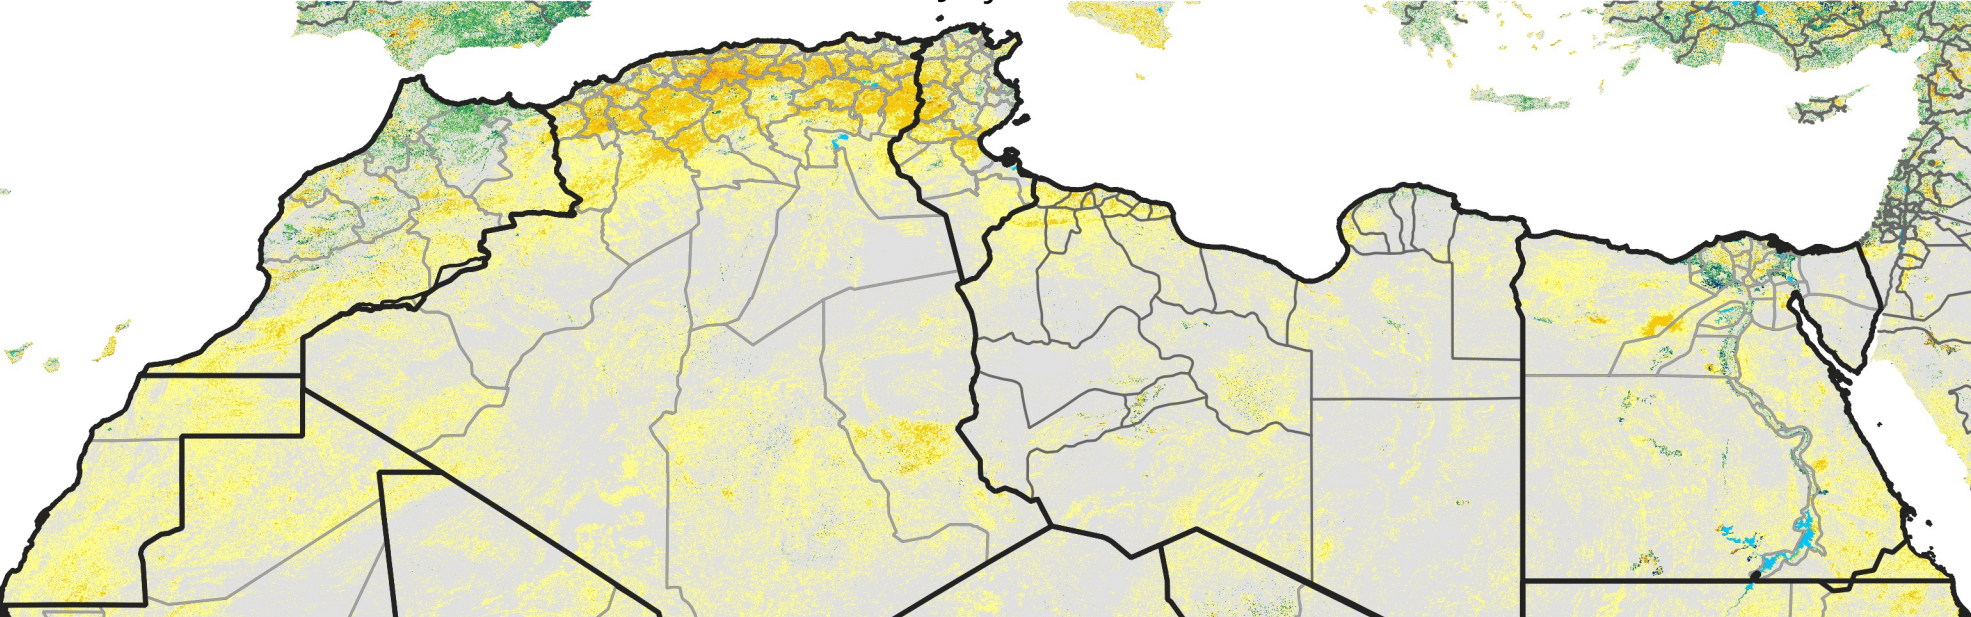

# North Africa Percent of Mean NDVI

2021 / mean (2003 - 2022)  
Period 19 / July 01 - 10, 2021