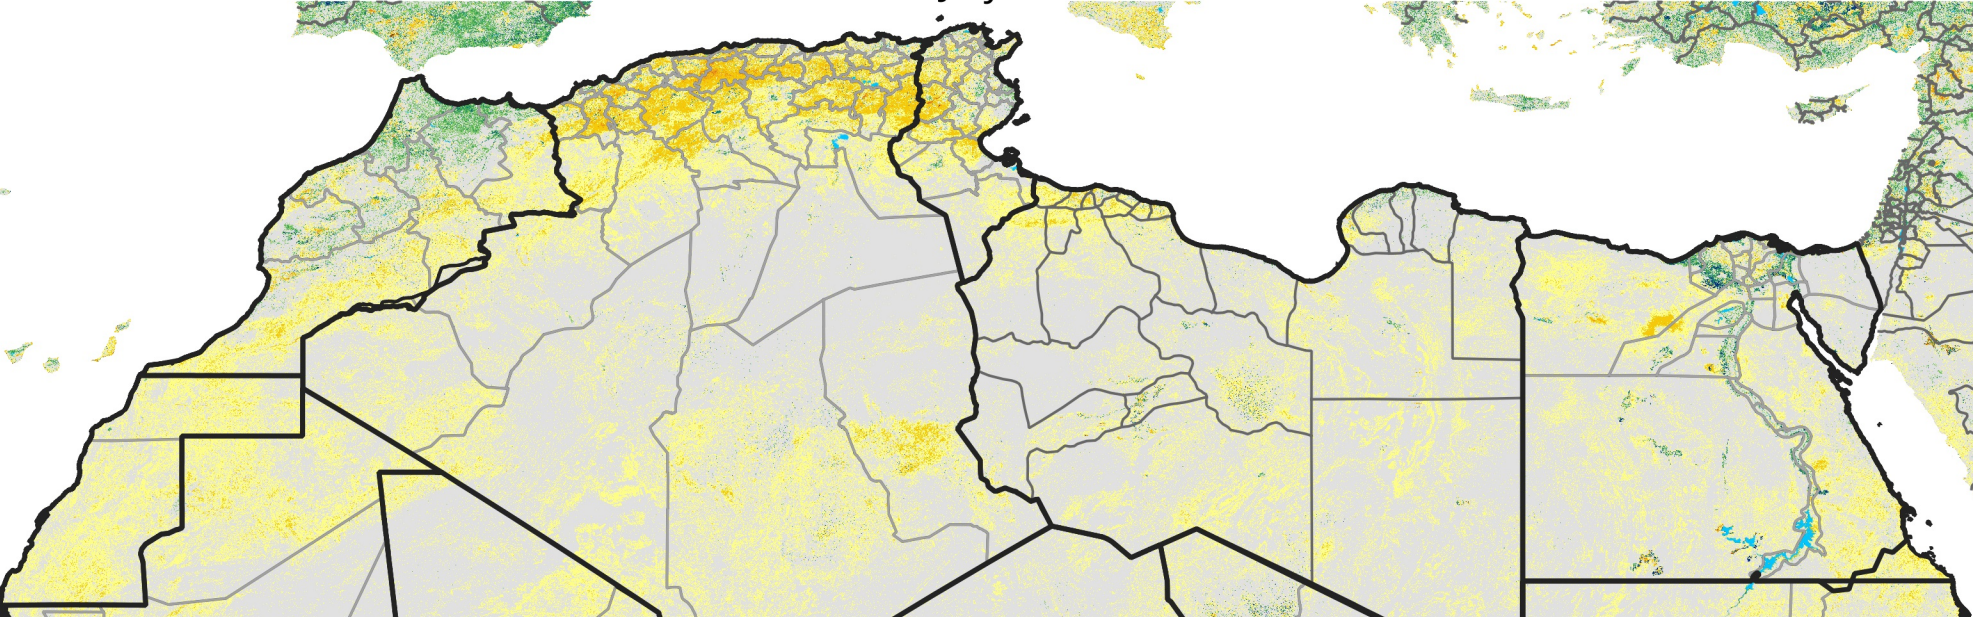

North Africa Percent of Mean NDVI

2021 / mean (2003 - 2022)
Period 20 / July 11 - 20, 2021

Percent of Normal